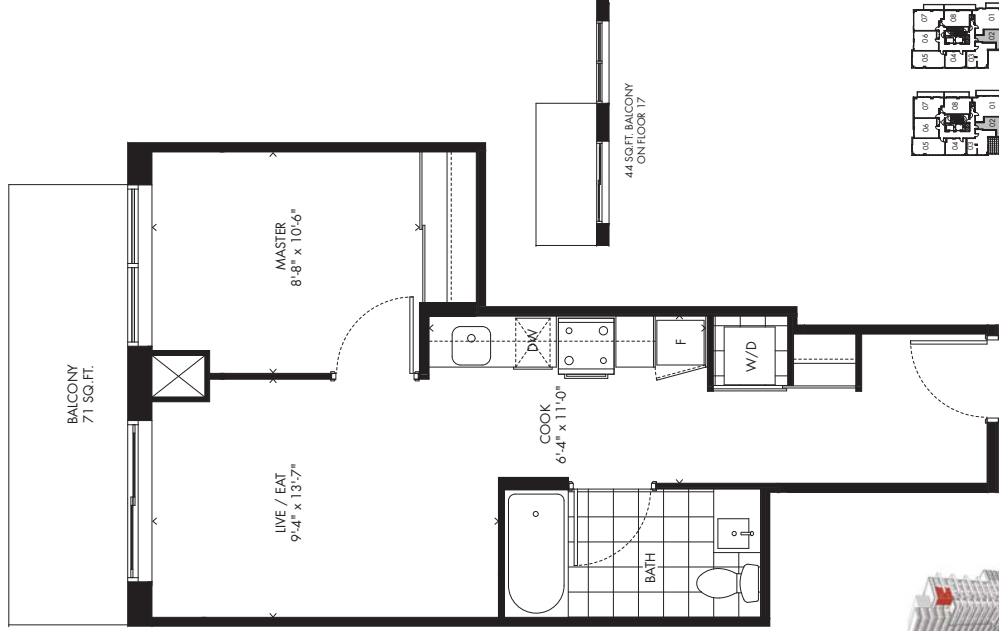

FLOOR 16

FLOOR 17

1 BEDROOM

443 SQ.FT. INTERIOR
+ 99 SQ.FT. BALCONY

1A

FLOORS
10, 12, 14

FLOORS
11, 13, 15

FLOOR 16

FLOOR 17

shuipong

1 BEDROOM

| 478 SQ.FT. INTERIOR

1B

FLOORS
10, 12, 14

FLOORS
11, 13, 15

Plans and specifications are subject to change without notice. E.A.O.E. 2015.

shuupong

1 BEDROOM

483 SQ.FT. INTERIOR
+ 71 SQ.FT. BALCONY

1C

FLOOR 16

FLOOR 17

shūpong

1 BEDROOM

498 SQ.FT. INTERIOR
+ 248 SQ.FT. TERRACE

1D

FLOOR 16

FLOOR 17

shūpong

1 BEDROOM + DEN | 446 SQ.FT. INTERIOR | 1A+D

FLOOR 17

FLOOR 16