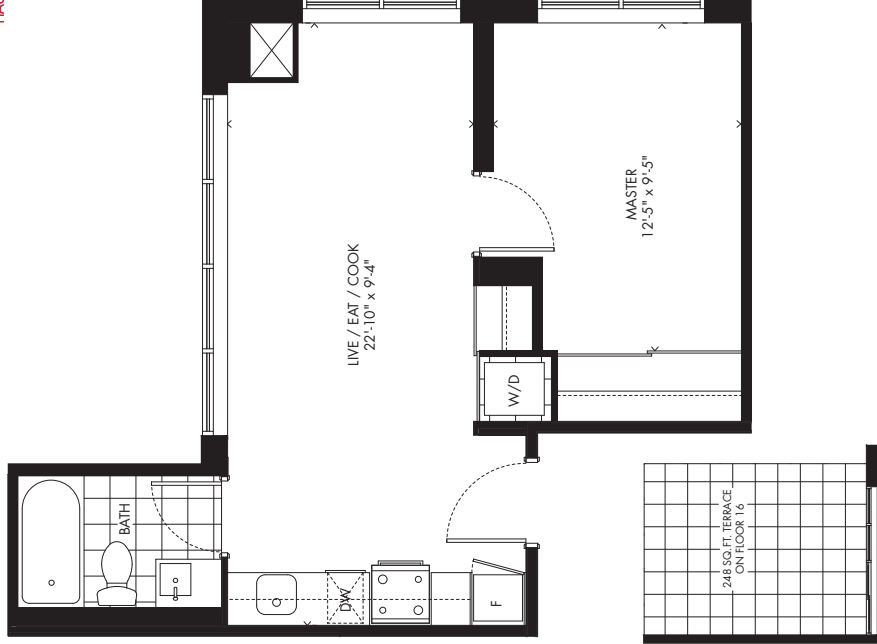

FLOOR 17

shuipong

1 BEDROOM

| 478 SQ.FT. INTERIOR

1B

FLOORS
10, 12, 14

FLOORS
11, 13, 15

Plans and specifications are subject to change without notice. E.A.O.E. 2015.

shuupong

1 BEDROOM

483 SQ.FT. INTERIOR
+ 71 SQ.FT. BALCONY

1C

FLOOR 16

FLOOR 17

shūpong

1 BEDROOM

498 SQ.FT. INTERIOR
+ 248 SQ.FT. TERRACE

1D

FLOOR 16

FLOOR 17

shūpong

1 BEDROOM + DEN | 446 SQ.FT. INTERIOR | 1A+D

FLOOR 17

FLOOR 16

Plans and specifications are subject to change without notice. E.A.O.E. 2015.

shuipong

1 BEDROOM + DEN | 528 SQ.FT. INTERIOR + 106 SQ.FT. BALCONY 1D+D

80 SQ. FT. BALCONY ON FLOOR 17

106 SQ. FT. BALCONY ON FLOOR 16