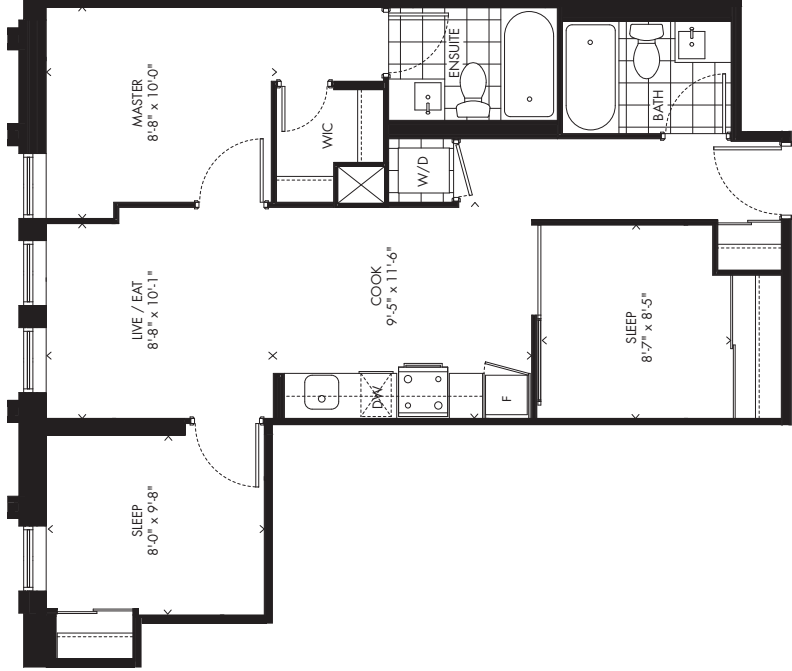

777 SQ.FT. INTERIOR

21

FLOOR 2

shuipong

2 BEDROOM + DEN | 700 SQ.FT. INTERIOR + 203 SQ.FT. BALCONY 2J+D2

Plans and specifications are subject to change without notice. E.A.O.E. 2015.

shuipong

3 BEDROOM

742 SQ.FT. INTERIOR

3A

FLOOR 2

shuipong

3 BEDROOM

744 SQ.FT. INTERIOR
+ 203 SQ.FT. BALCONY

3C

FLOOR 17