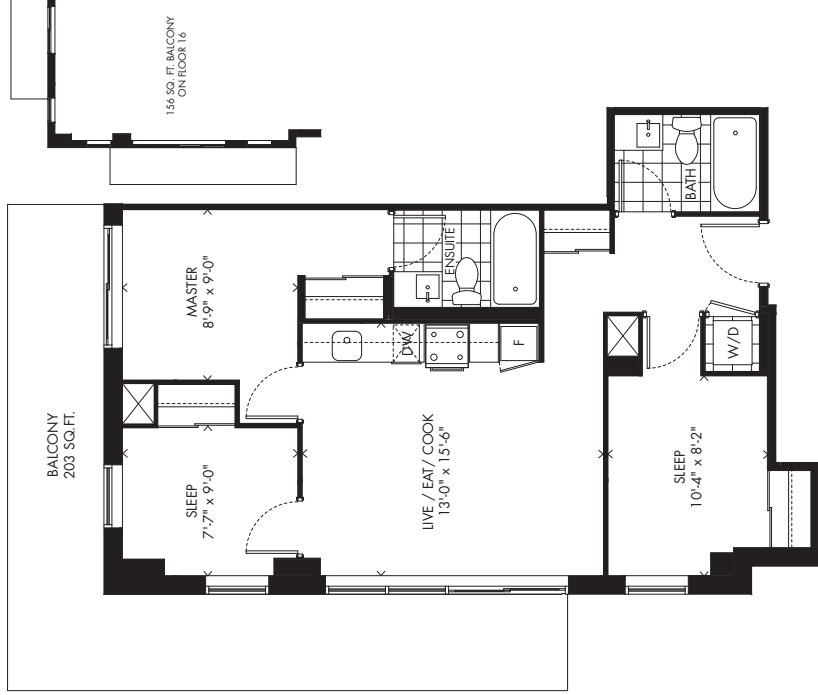

777 SQ.FT. INTERIOR

21

FLOOR 2

shuipong

2 BEDROOM + DEN | 700 SQ.FT. INTERIOR + 203 SQ.FT. BALCONY 2J+D2

Plans and specifications are subject to change without notice. E.A.O.E. 2015.

shuipong

3 BEDROOM

742 SQ.FT. INTERIOR

3A

FLOOR 2

shuipong

3 BEDROOM

744 SQ.FT. INTERIOR
+ 203 SQ.FT. BALCONY

3C

FLOOR 17

FLOOR 16

shuipong

3 BEDROOM

808 SQ.FT. INTERIOR
+ 61 SQ.FT. BALCONY

3D

↑ FLOOR 4

FLOORS 5-8

Plans and specifications are subject to change without notice. E.A.O.E. 2015.

shuipong

3 BEDROOM

853 SQ.FT. INTERIOR

3F

FLOOR 3

shupong

Plans and specifications are subject to change without notice. E.A.O.E. 2015.