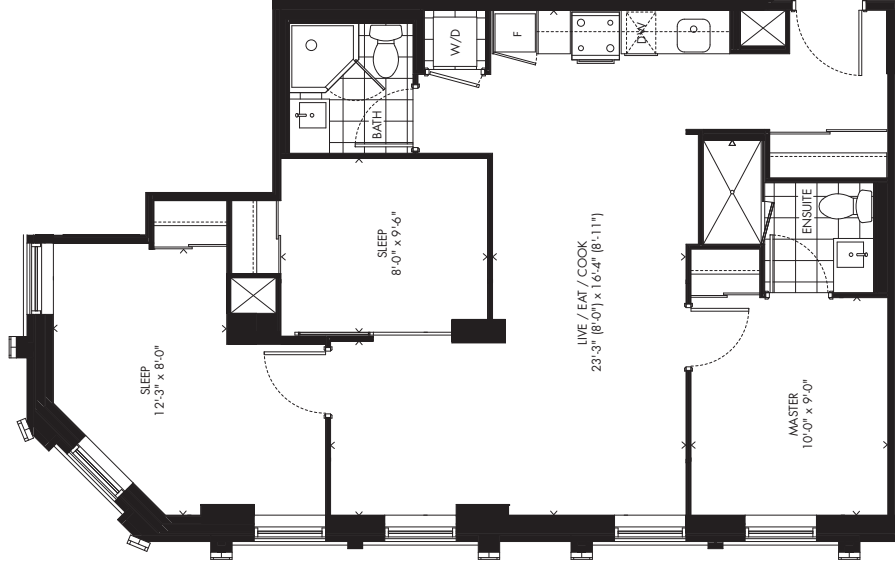

3 BEDROOM

853 SQ.FT. INTERIOR

3F

FLOOR 3

shupong