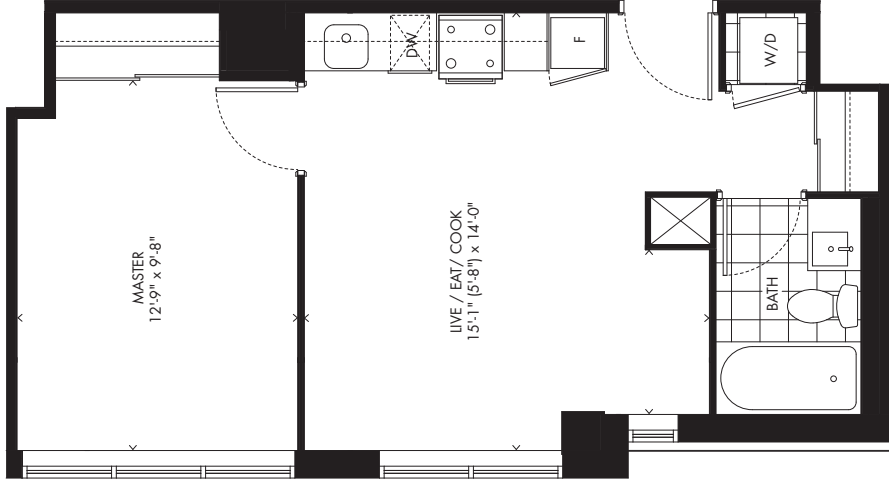

1 BEDROOM

| 478 SQ.FT. INTERIOR

1B

FLOORS
10, 12, 14

FLOORS
11, 13, 15

shuupong