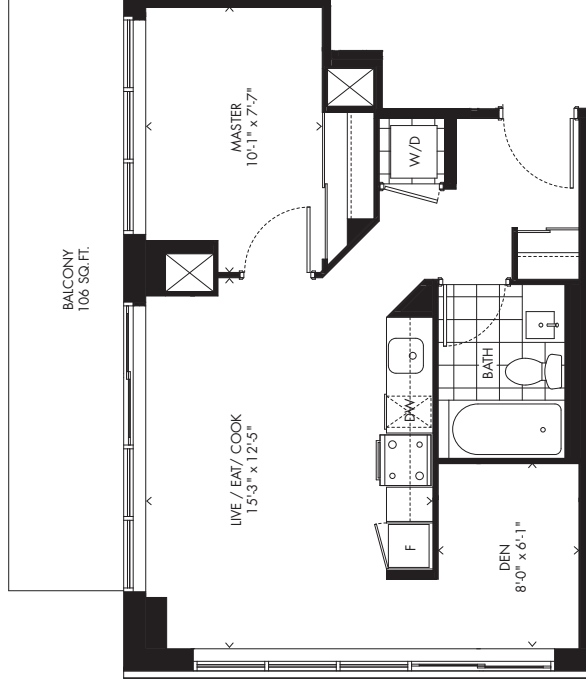

shuupong

1 BEDROOM

483 SQ.FT. INTERIOR
+ 71 SQ.FT. BALCONY

1C

FLOOR 16

FLOOR 17

shūpong

1 BEDROOM

498 SQ.FT. INTERIOR
+ 248 SQ.FT. TERRACE

1D

FLOOR 16

FLOOR 17

shūpong

1 BEDROOM + DEN | 446 SQ.FT. INTERIOR | 1A+D

FLOOR 17

FLOOR 16

FLOORS
11, 13, 15

FLOORS
10, 12, 14

1 BEDROOM + DEN | 511 SQ.FT. INTERIOR + 44 SQ.FT. BALCONY 1B+D

↑ FLOOR 9

FLOORS
10, 12, 14

FLOORS
11, 13, 15

shupong

1 BEDROOM + DEN | 518 SQ.FT. INTERIOR | 1C+D

Plans and specifications are subject to change without notice. E.A.O.E. 2015.

shuipong

1 BEDROOM + DEN | 528 SQ.FT. INTERIOR + 106 SQ.FT. BALCONY 1D+D

80 SQ. FT. BALCONY ON FLOOR 17

106 SQ. FT. BALCONY ON FLOOR 16