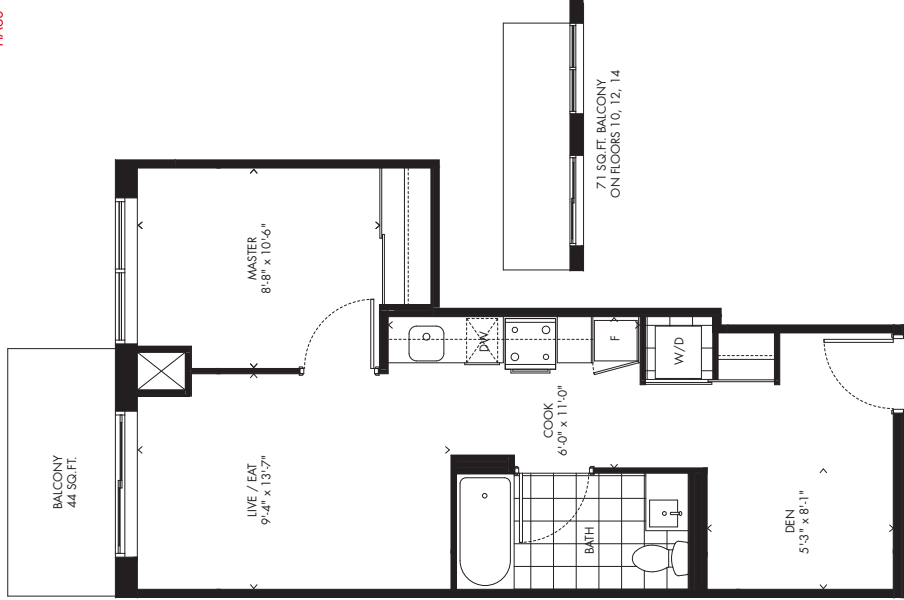

shuupong

1 BEDROOM

483 SQ.FT. INTERIOR
+ 71 SQ.FT. BALCONY

1C

FLOOR 16

FLOOR 17

shūpong

1 BEDROOM

498 SQ.FT. INTERIOR
+ 248 SQ.FT. TERRACE

1D

FLOOR 16

FLOOR 17

shūpong

1 BEDROOM + DEN | 446 SQ.FT. INTERIOR | 1A+D

FLOOR 17

FLOOR 16

FLOORS
11, 13, 15

FLOORS
10, 12, 14

1 BEDROOM + DEN | 511 SQ.FT. INTERIOR + 44 SQ.FT. BALCONY 1B+D

↑ FLOOR 9

FLOORS
10, 12, 14

FLOORS
11, 13, 15

shupong

1 BEDROOM + DEN | 518 SQ.FT. INTERIOR | 1C+D

Plans and specifications are subject to change without notice. E.A.O.E. 2015.

shuipong

1 BEDROOM + DEN | 528 SQ.FT. INTERIOR + 106 SQ.FT. BALCONY 1D+D

80 SQ. FT. BALCONY ON FLOOR 17

106 SQ. FT. BALCONY ON FLOOR 16