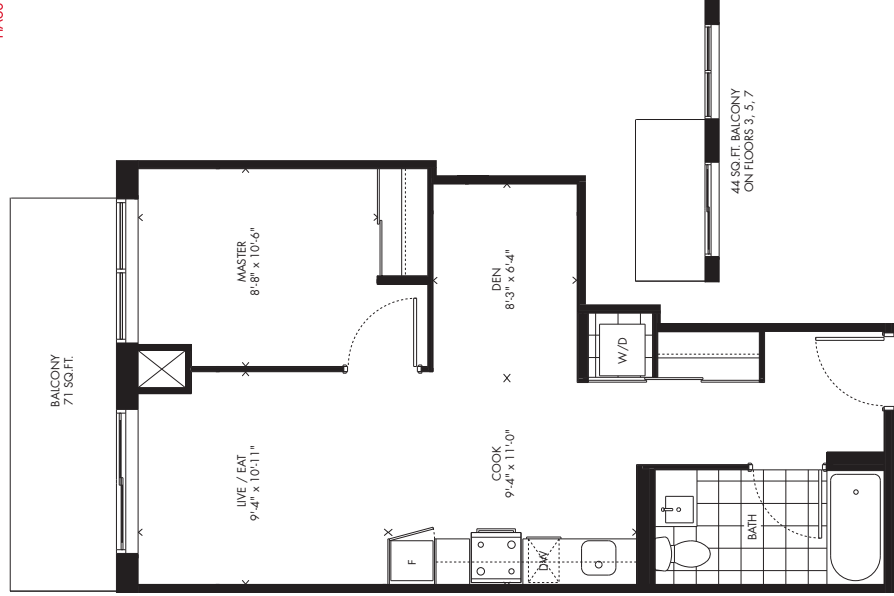

Plans and specifications are subject to change without notice. E.A.O.E. 2015.

shuipong

1 BEDROOM + DEN | 528 SQ.FT. INTERIOR + 106 SQ.FT. BALCONY 1D+D

80 SQ. FT. BALCONY ON FLOOR 17

106 SQ. FT. BALCONY ON FLOOR 16

80 SQ. FT. BALCONY
ON FLOORS 11, 13, 15

↑ FLOORS
10, 12, 14

FLOORS
11, 13, 15

FLOOR 16

FLOOR 17

1 BEDROOM + DEN | 550 SQ.FT. INTERIOR + 71 SQ.FT. BALCONY 1E+D

FLOOR 3

FLOOR 4

FLOORS 5, 7

FLOORS 6, 8

1 BEDROOM + DEN

641 SQ.FT. INTERIOR
+ 58 SQ.FT. BALCONY

1F+D

↑ FLOOR 9

FLOORS
10, 12, 14

FLOORS
11, 13, 15

1 BEDROOM + DEN | 555 SQ.FT. INTERIOR 1G+D2

shūpong

2 BEDROOM

583 SQ. FT. INTERIOR

2A

FLOOR 4

FLOORS 5-8

shuipong