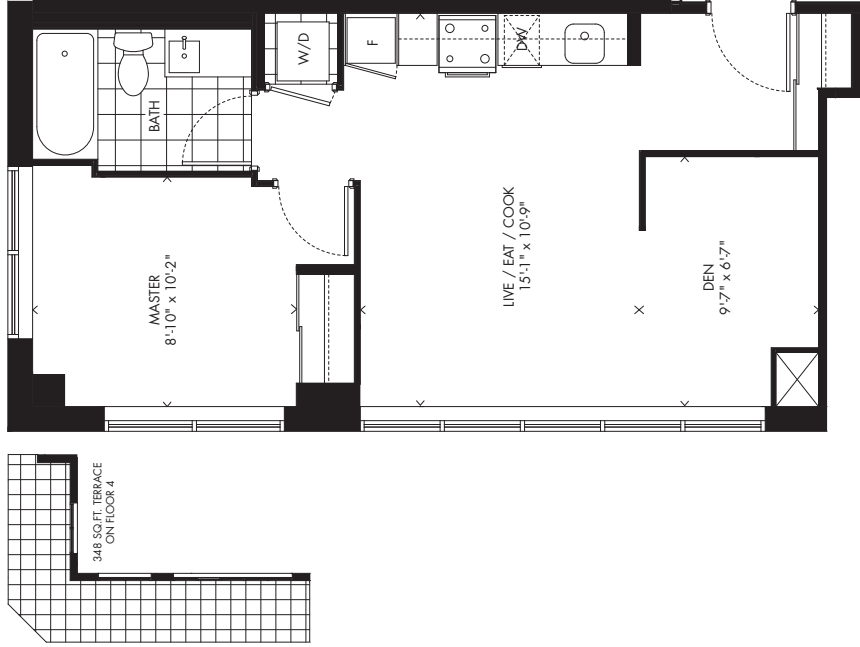

1 BEDROOM + DEN | 518 SQ.FT. INTERIOR | 1C+D

shuipong