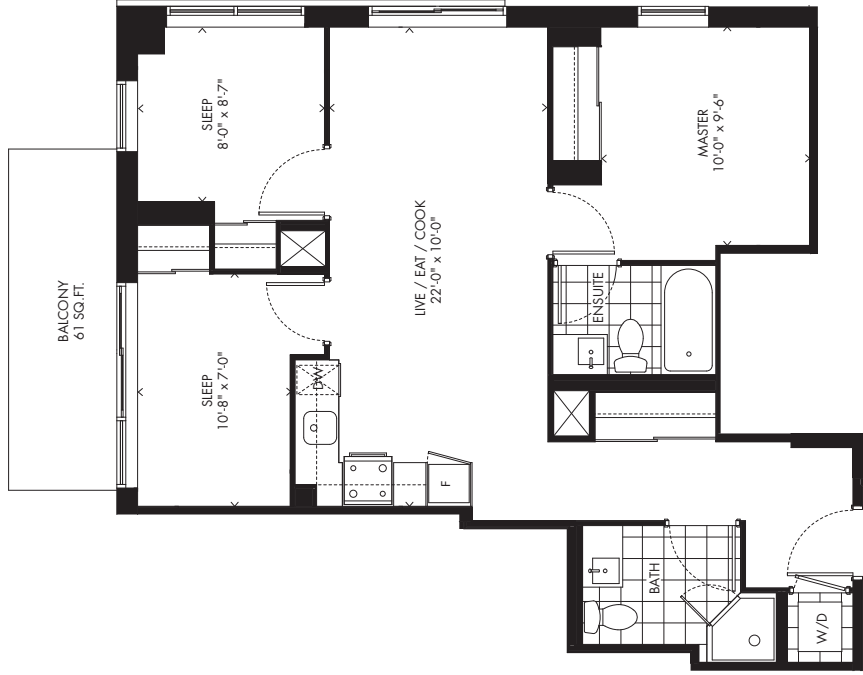

3 BEDROOM

808 SQ.FT. INTERIOR
+ 61 SQ.FT. BALCONY

3D

↑ FLOOR 4

FLOORS 5-8

shuipong