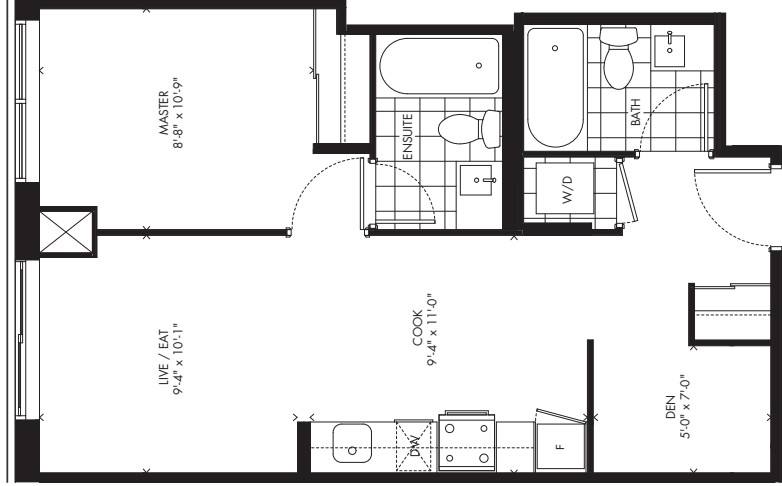

Plans and specifications are subject to change without notice. E.A.O.E. 2015.

shuipong

1 BEDROOM + DEN | 528 SQ.FT. INTERIOR + 106 SQ.FT. BALCONY 1D+D

80 SQ. FT. BALCONY ON FLOOR 17

106 SQ. FT. BALCONY ON FLOOR 16

FLOORS 5, 7

FLOORS 6, 8

1 BEDROOM + DEN

641 SQ.FT. INTERIOR
+ 58 SQ.FT. BALCONY

1F+D

↑ FLOOR 9

FLOORS
10, 12, 14

FLOORS
11, 13, 15

1 BEDROOM + DEN | 555 SQ.FT. INTERIOR 1G+D2

shūpong

2 BEDROOM

583 SQ. FT. INTERIOR

2A

FLOOR 4

FLOORS 5-8

shuipong

2 BEDROOM

605 SQ.FT. INTERIOR

2B

47 SQ.FT. TERRACE
ON FLOOR 4

↑ FLOOR 4

↑ FLOORS 5-8

shuipong

2 BEDROOM