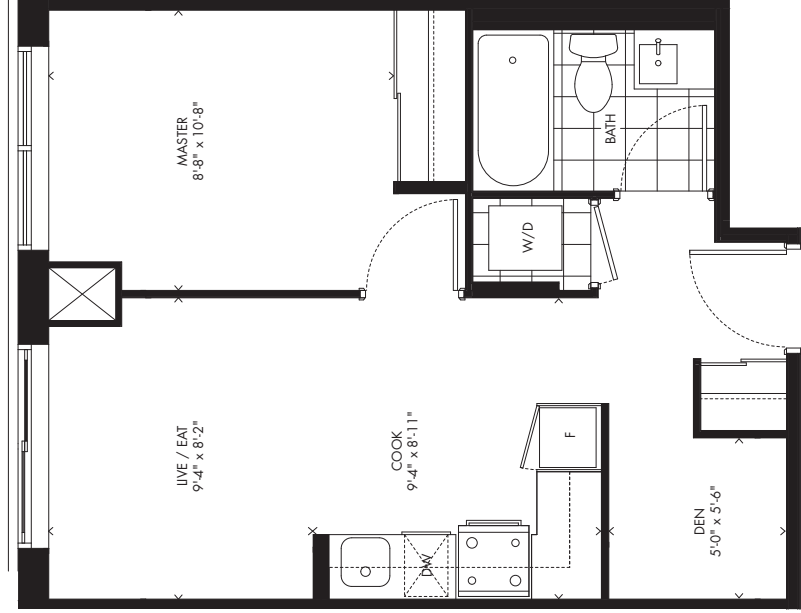

shuupong

1 BEDROOM

483 SQ.FT. INTERIOR
+ 71 SQ.FT. BALCONY

1C

FLOOR 16

FLOOR 17

shūpong

1 BEDROOM

498 SQ.FT. INTERIOR
+ 248 SQ.FT. TERRACE

1D

FLOOR 16

FLOOR 17

shūpong

1 BEDROOM + DEN | 446 SQ.FT. INTERIOR | 1A+D

FLOOR 17

FLOOR 16

FLOORS
11, 13, 15

FLOORS
10, 12, 14

1 BEDROOM + DEN | 511 SQ.FT. INTERIOR + 44 SQ.FT. BALCONY 1B+D

↑ FLOOR 9

FLOORS
10, 12, 14

FLOORS
11, 13, 15

shupong

1 BEDROOM + DEN | 518 SQ.FT. INTERIOR | 1C+D

Plans and specifications are subject to change without notice. E.A.O.E. 2015.

shuipong

1 BEDROOM + DEN | 528 SQ.FT. INTERIOR + 106 SQ.FT. BALCONY 1D+D

80 SQ. FT. BALCONY ON FLOOR 17

106 SQ. FT. BALCONY ON FLOOR 16