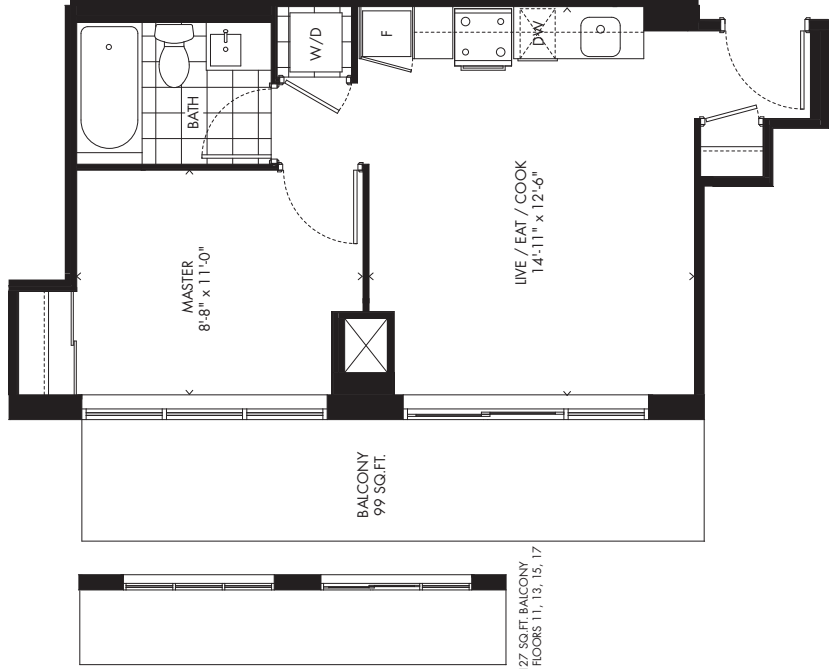

FLOOR 16

FLOOR 17

1 BEDROOM

443 SQ.FT. INTERIOR
+ 99 SQ.FT. BALCONY

1A

FLOORS
10, 12, 14

FLOORS
11, 13, 15

FLOOR 16

FLOOR 17

shuipong

1 BEDROOM

| 478 SQ.FT. INTERIOR

1B

FLOORS
10, 12, 14

FLOORS
11, 13, 15

Plans and specifications are subject to change without notice. E.A.O.E. 2015.

shuupong

1 BEDROOM

483 SQ.FT. INTERIOR
+ 71 SQ.FT. BALCONY

1C

FLOOR 16

FLOOR 17

shūpong

1 BEDROOM

498 SQ.FT. INTERIOR
+ 248 SQ.FT. TERRACE

1D

FLOOR 16

FLOOR 17

shūpong

1 BEDROOM + DEN | 446 SQ.FT. INTERIOR | 1A+D

FLOOR 17

FLOOR 16