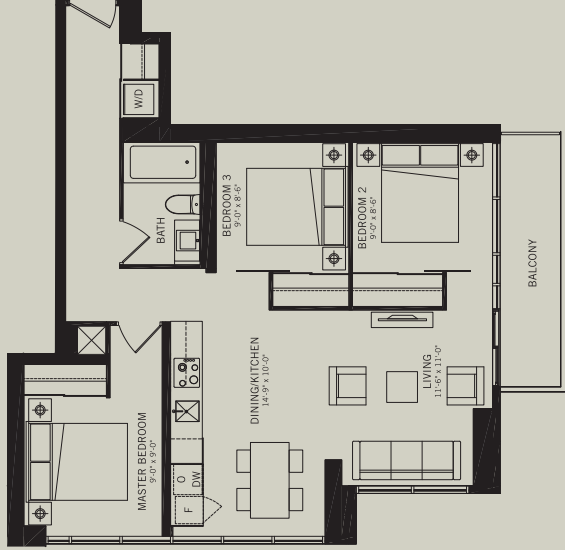

INDEX

{821}

3 BEDROOM
821sq.ft.