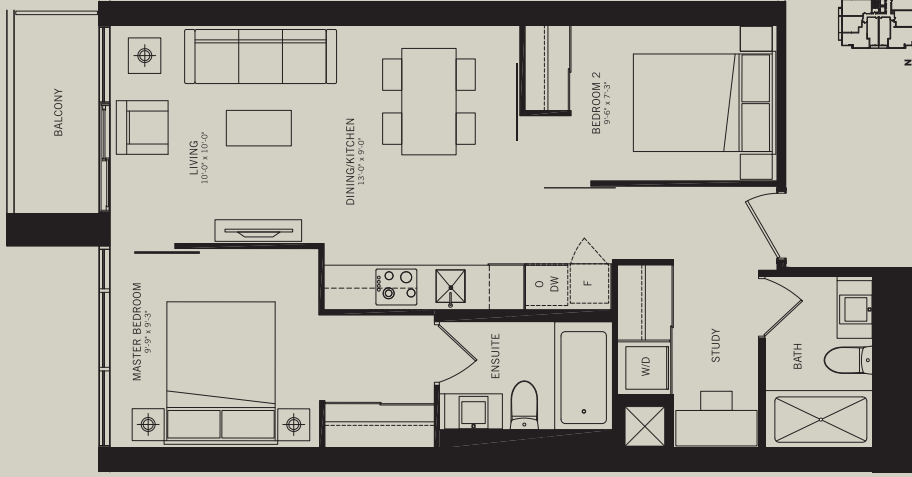

INDEX
{361} STUDIO
361 sq.ft.

FLOORS 5-9

FLOORS 10-54

Refer to building keyplate for actual unit orientation.

INDEX
{372} STUDIO
372sq.ft.

FLOORS 5-9

FLOORS 10-54

Refer to building keyplate for actual unit orientation.

INDEX
{708}

2 BEDROOM + STUDY

708sq.ft.

FLOORS 10-12, 21-23, 31-33, 41-43, 51-54

INDEX
{721} 2 BEDROOM
721sq.ft.

All dimensions, areas and drawings are approximate. Sites and specifications are subject to change without notice. Actual usable floor space may vary from the stated floor area. E.A.O.E.

INDEX
{740} 2 BEDROOM
740sq.ft.

INDEX
{746} } **2 BEDROOM + STUDY**
746sq.ft.

FLOORS 10-12, 21-23, 31-33, 41-43, 51-54

FLOORS 10-54

INDEX
{821}

2 BEDROOM + STUDY

821sq.ft.

All dimensions, areas and drawings are approximate. Sites and specifications are subject to change without notice. Actual useable floor space may vary from the stated floor area. E.A.O.E.

INDEX
{1030} **2 BEDROOM**
1030 sq.ft. + 597 sq.ft. Terrace
1627 sq.ft. TOTAL

Refer to building keypad for actual unit orientation.

All dimensions, areas and drawings are approximate. Sizes and specifications are subject to change without notice. Actual usable floor space may vary from the stated floor area. E.&O.E.