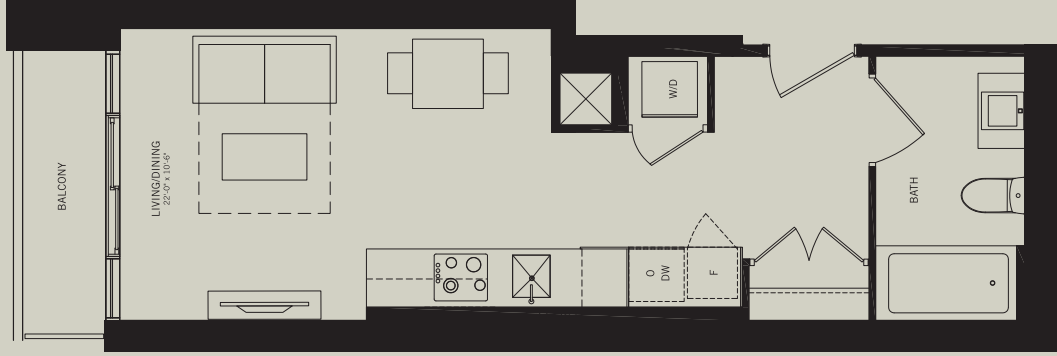

INDEX
{372} STUDIO
372sq.ft.