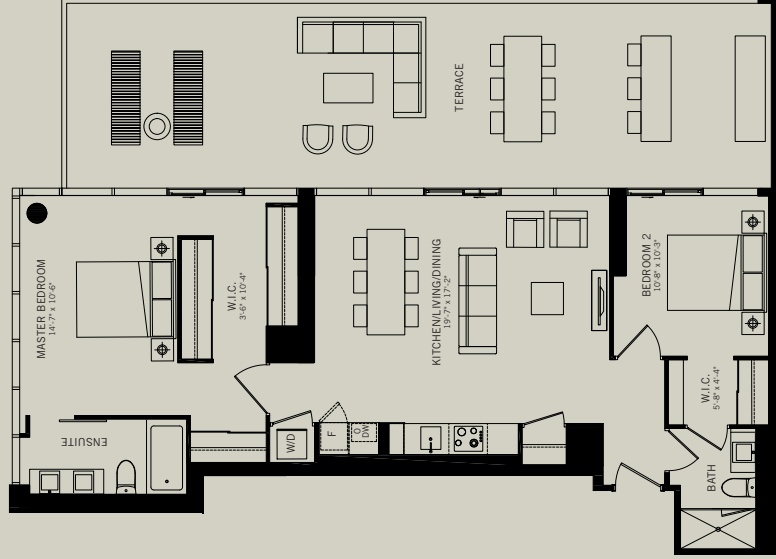

INDEX
{1030} **2 BEDROOM**
1030 sq.ft. + 597 sq.ft. Terrace
1627 sq.ft. TOTAL

Refer to building keypad for actual unit orientation.