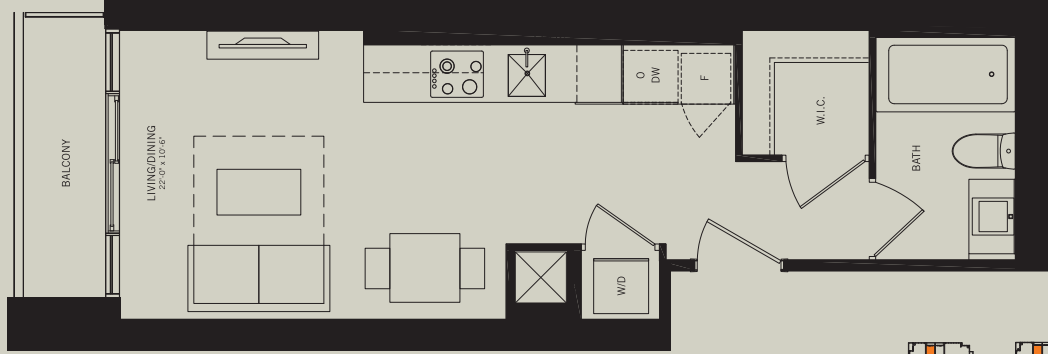

INDEX
{361} STUDIO
361 sq.ft.

FLOORS 5-9