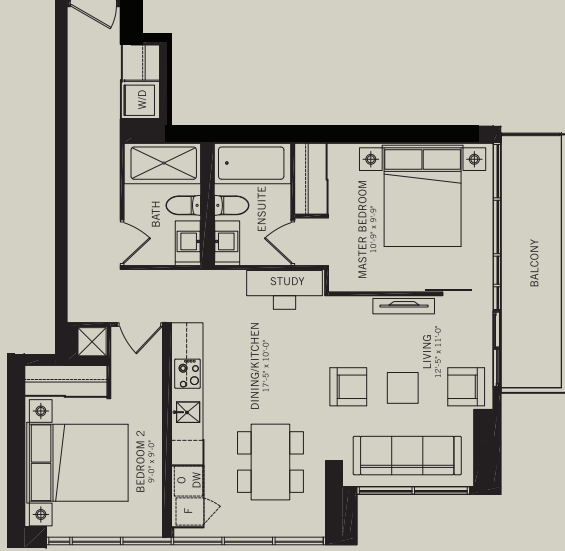

INDEX
{821}

2 BEDROOM + STUDY

821sq.ft.