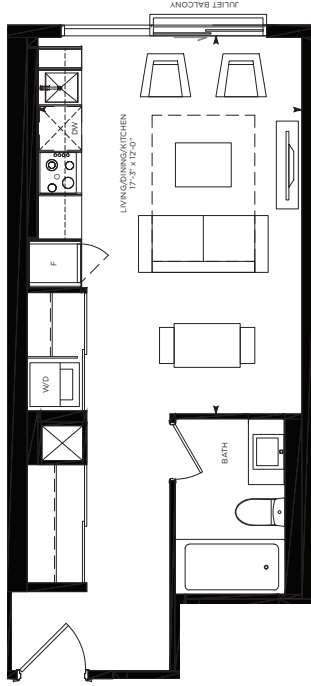

CORE 390

STUDIO
390 SQ. FT.