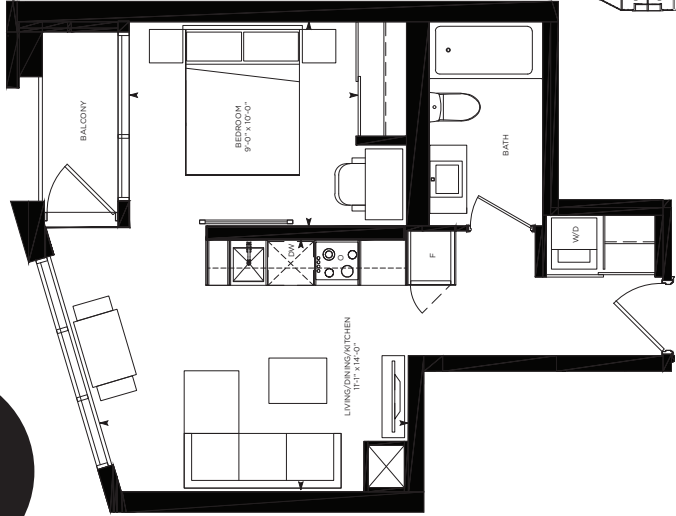

CORE 390

STUDIO
390 SQ. FT.

All dimensions, areas and drawings are approximate and are subject to change without notice. Actual area may vary from the stated floor area. E.A.C.E.

CORE 450
 1 BEDROOM
 450 SQ. FT.

All dimensions, areas and drawings are approximate and are subject to change without notice. Actual area may vary from the stated floor area. E.A.C.E.

CORE 535
 1 BEDROOM
 535 SQ. FT.

All dimensions, areas and drawings are approximate and are subject to change without notice. Actual area may vary from the stated floor area. E.A.C.E.

FLOOR 6 - 1H

CORE 541

1 BEDROOM + DEN
541 SQ. FT.

^ N

All dimensions, areas and drawings are approximate and are subject to change without notice. Actual area may vary from the stated floor area. E.A.O.E.