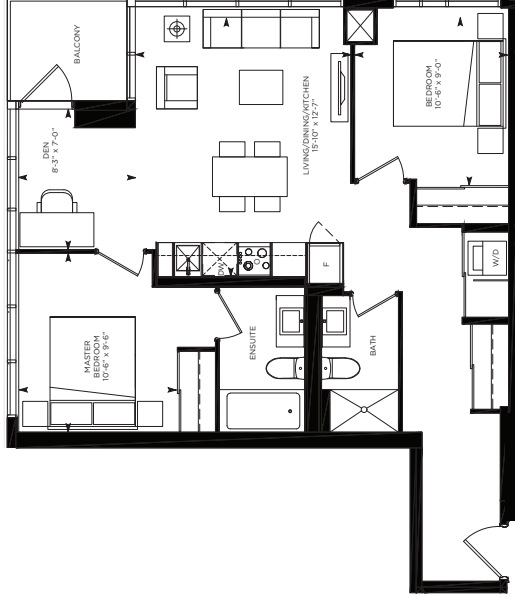

CORE 775
2 BEDROOM + DEN
775 SQ. FT.

FLOOR 6 - 1H