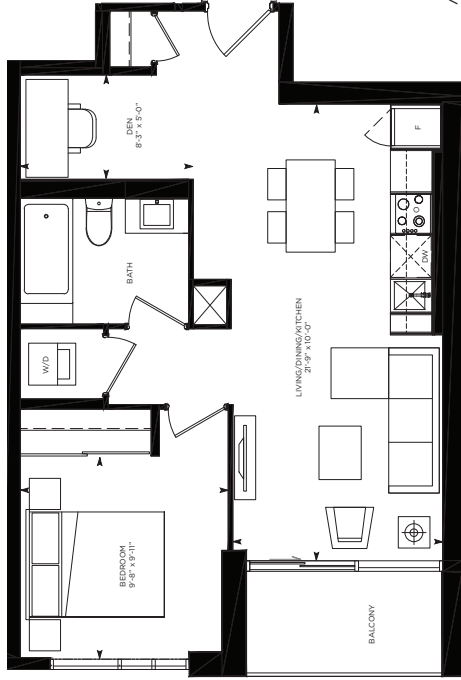

CORE 580
1 BEDROOM + DEN
580 SQ. FT.

^ N

FLOOR 6 - 1H