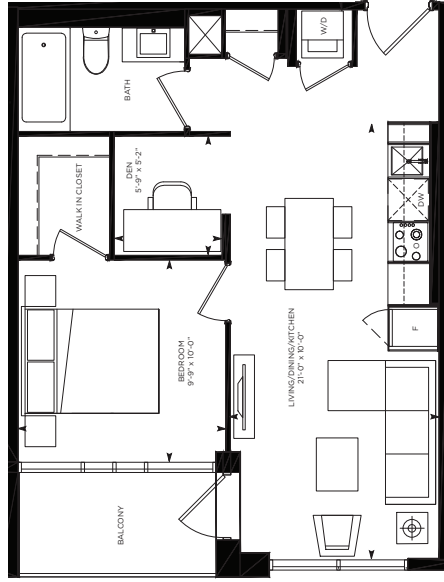

CORE 541

1 BEDROOM + DEN
541 SQ. FT.

^ N

FLOORS 4 - 14