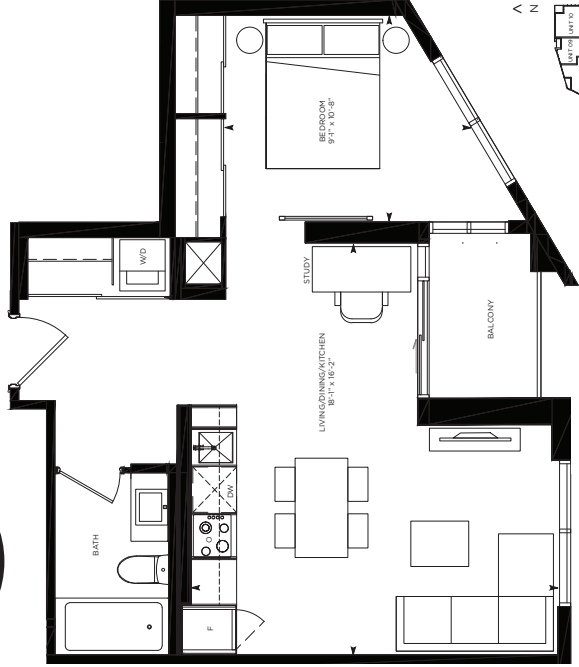

CORE 545
1 BEDROOM + STUDY
545 SQ. FT.