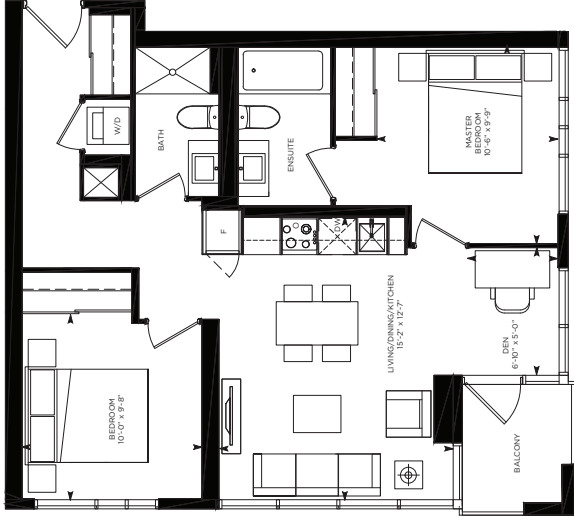

CORE 557
 1 BEDROOM
 557 SQ. FT.

All dimensions, areas and drawings are approximate and are subject to change without notice. Actual area may vary from the stated floor area. E.A.C.E.

CORE 580
1 BEDROOM + DEN
580 SQ. FT.

^ N

All dimensions, areas and drawings are approximate and are subject to change without notice. Actual area may vary from the stated floor area. E.A.C.E.

FLOOR 6 - 1H

CORE 601
 1 BEDROOM + DEN
 601 SQ. FT.

All dimensions, areas and drawings are approximate and are subject to change without notice. Actual area may vary from the stated floor area. E.A.C.E.

CORE 725
 2 BEDROOM + DEN
 725 SQ. FT.

All dimensions, areas and drawings are approximate and are subject to change without notice. Actual area may vary from the stated floor area. E.A.C.E.