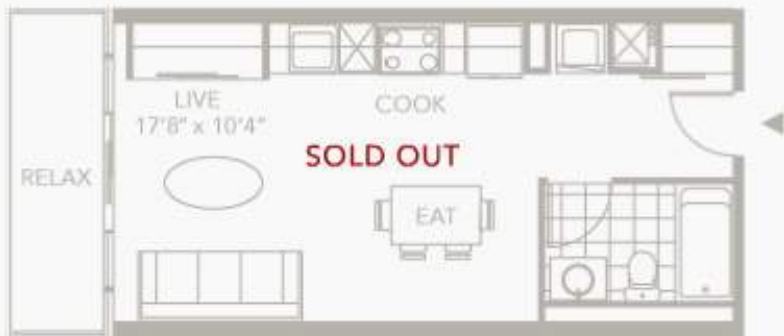

### THE ROMA STUDIO

Interior 366 square feet  
Exterior 54 square feet  
Total 420 square feet

(N↑) FLOORS 6 - 25

## THE TORINO STUDIO

Interior 431 square feet  
Exterior 54 square feet  
Total 485 square feet

(N↑) FLOORS 6 - 41

THE FIRENZE  
ONE BEDROOM

Interior 495 square feet  
Exterior 75 square feet  
Total 570 square feet