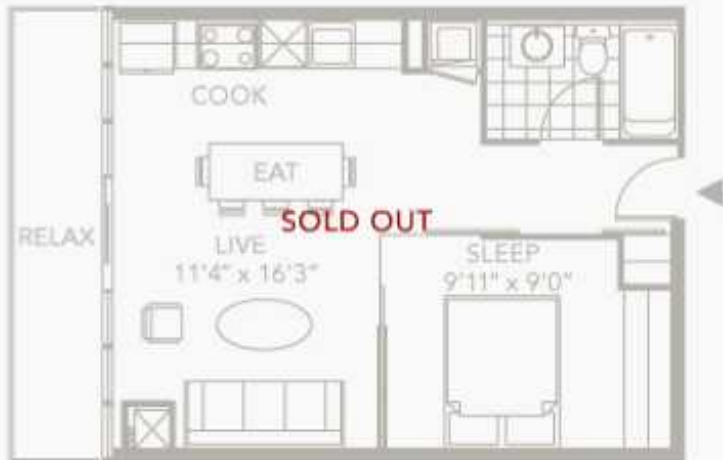

### THE ROMA STUDIO

Interior 366 square feet  
Exterior 54 square feet  
Total 420 square feet

(N↑) FLOORS 6 - 25

## THE TORINO STUDIO

Interior 431 square feet  
Exterior 54 square feet  
Total 485 square feet

(N↑) FLOORS 6 - 41

THE FIRENZE  
ONE BEDROOM

Interior 495 square feet  
Exterior 75 square feet  
Total 570 square feet

(N↑) FLOORS 6 - 41

THE SALERNO  
ONE BEDROOM

Interior 570 square feet  
Exterior 75 square feet  
Total 645 square feet

(N↑)

FLOORS 6 - 41

THE PORTOFINO  
ONE BEDROOM

Interior 624 square feet  
Exterior 97 square feet  
Total 721 square feet

(N↑) FLOORS 6 - 41

THE SIENA  
ONE BEDROOM

Interior 688 square feet  
Exterior 215 square feet  
Total 903 square feet

[N ↑] FLOORS 6 - 25

THE MILANO  
ONE BEDROOM

Interior 721 square feet  
Exterior 237 square feet  
Total 958 square feet