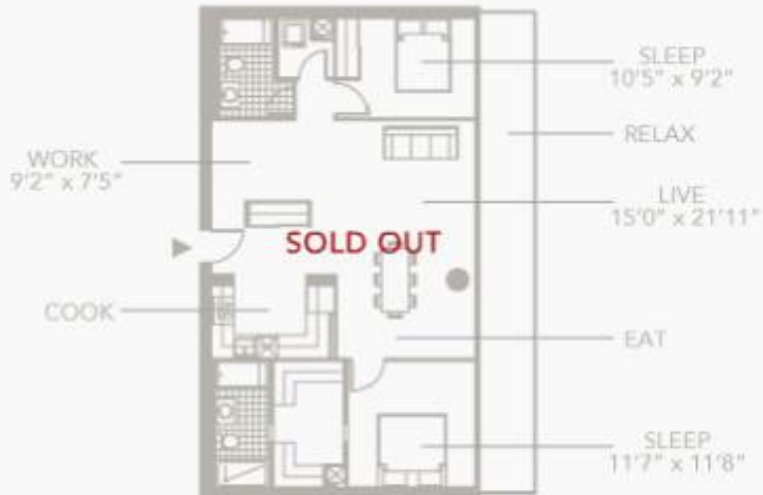

(N↑) FLOORS 26 - 41

PERUGIA

TWO BEDROOM

Interior 1130 square feet
Exterior 228 square feet
Total 1358 square feet