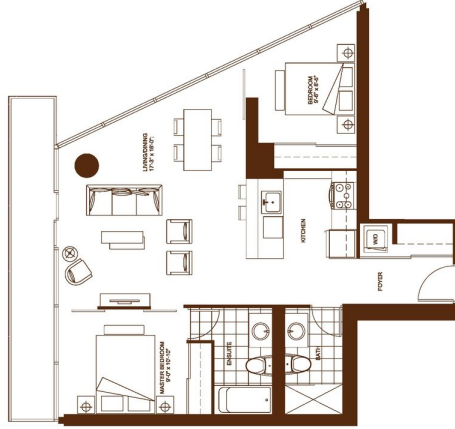

Not to scale. Sizes and specifications are subject to change. Illustrations are artist's concept. E.&O.E.

SAN MARCO

1 BEDROOM
775 SQ.FT.

N

SECOND FLOOR

Not to scale. Sizes and specifications are subject to change. Illustrations are artist's concept. E.S.O.E.

MOLINELLO

1 BEDROOM
787 SQ.FT.

SECOND FLOOR

Not to scale. Sizes and specifications are subject to change. Illustrations are artist's concept. E.S.O.E.

LUCIA

2 BEDROOM
816 SQ.FT.

FLOORS 4-6, NO BALCONY ON 4TH FLOOR

Not to scale. Sizes and specifications are subject to change. Illustrations are artist's concept. E.R.O.E.

GAMBERO

2 BEDROOM
843 SQ.FT.

FLOORS 4-5I, NO BALCONY ON 4TH FLOOR

Not to scale. Sizes and specifications are subject to change. Illustrations are artist's concept. E.R.O.E.