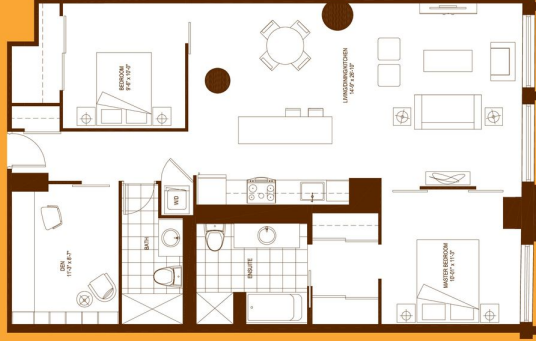

LAZZARO

2 BEDROOM PLUS DEN
1104 SQ.FT.