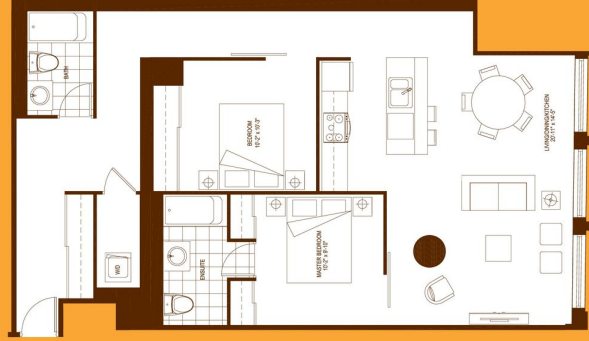

PALANCA

2 BEDROOM
1033 SQ. FT.

M ▶

SECOND FLOOR