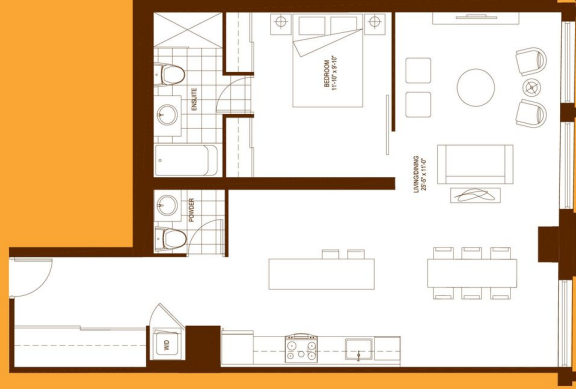

LIDO

1 BEDROOM
900 SQ.FT.