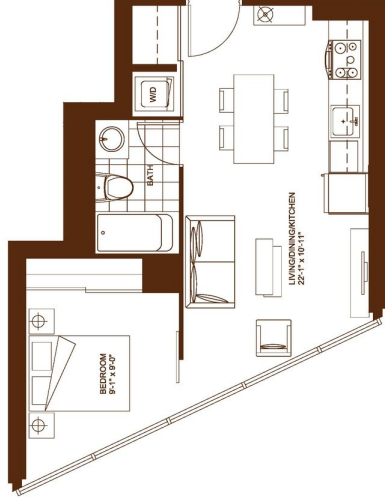

MODENA

1 BEDROOM
445 SQ.FT.