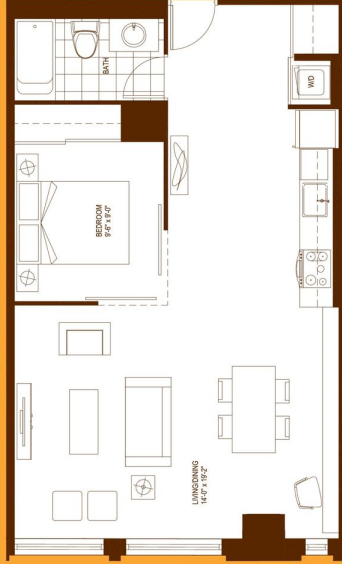

BACINI

1 BEDROOM
680 SQ.FT.