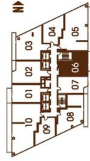

PANADA

1 BEDROOM PLUS DEN
608 SQ.FT.

FLOORS 4-6, NO BALCONY ON 4TH FLOOR