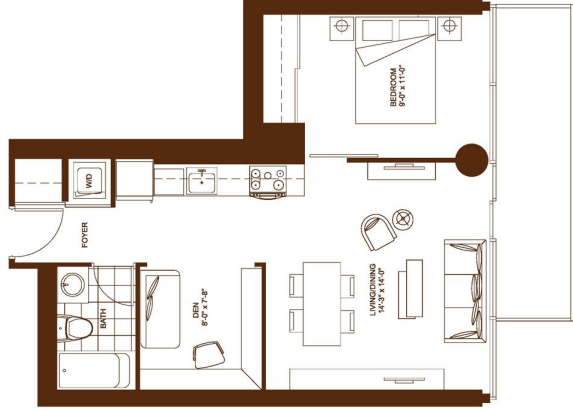

PANADA

1 BEDROOM PLUS DEN
608 SQ.FT.