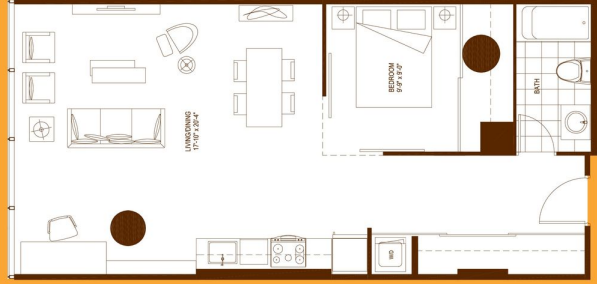

SAN PETRO

1 BEDROOM
696 SQ.FT.

SECOND FLOOR