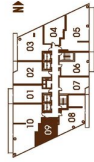

MODENA

1 BEDROOM
445 SQ.FT.

FLOOR 4-6