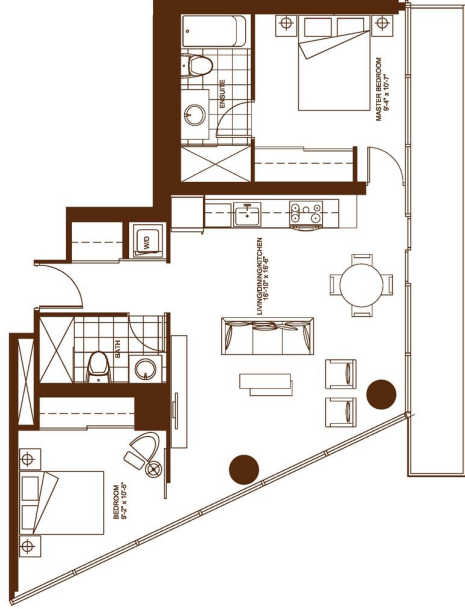

Not to scale. Sizes and specifications are subject to change. Illustrations are artist's concept. E.&O.E.

SAN MARCO

1 BEDROOM
775 SQ.FT.

N

SECOND FLOOR

Not to scale. Sizes and specifications are subject to change. Illustrations are artist's concept. E.S.O.E.

MOLINELLO

1 BEDROOM
787 SQ.FT.

SECOND FLOOR

Not to scale. Sizes and specifications are subject to change. Illustrations are artist's concept. E.S.O.E.

LUCIA

2 BEDROOM
816 SQ.FT.

FLOORS 4-6, NO BALCONY ON 4TH FLOOR

Not to scale. Sizes and specifications are subject to change. Illustrations are artist's concept. E.R.O.E.

GAMBERO

2 BEDROOM
843 SQ.FT.

FLOORS 4-5I, NO BALCONY ON 4TH FLOOR

Not to scale. Sizes and specifications are subject to change. Illustrations are artist's concept. E.R.O.E.