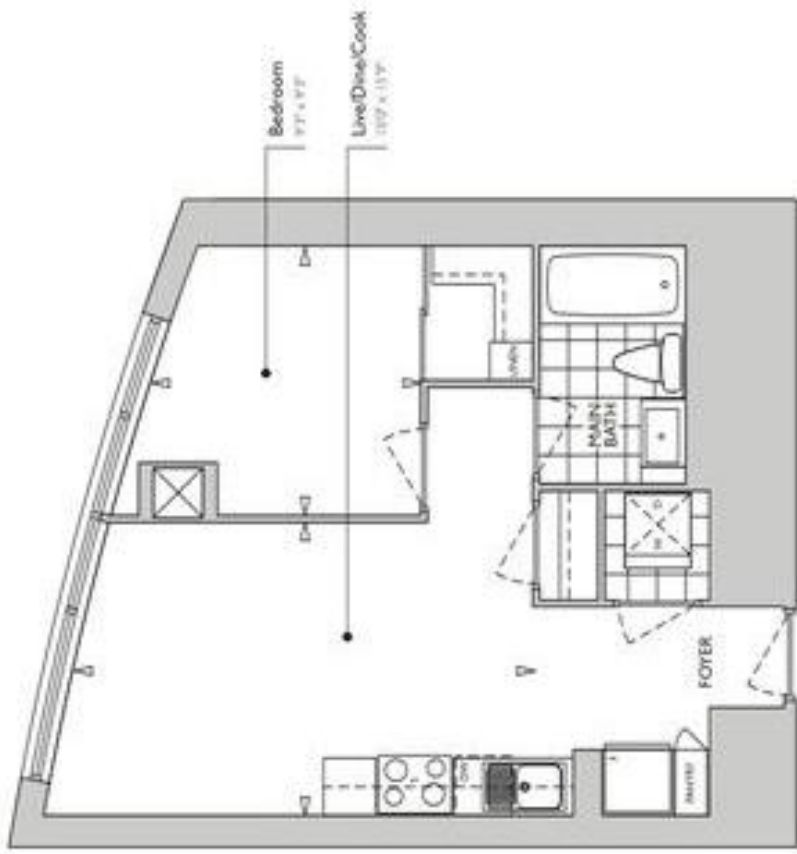

suite 1e2+ds

52nd-53rd Floors

one bedroom+den+solarium

Suite: 804 sf
Total: 804 sf

804 sq. ft.
FLOORS 52 - 53

suite 1f2+ds

520th-531st floors

one bedroom+den+solarium

Suite: 877 sf
Total: 877 sf

877 sq. ft.
FLOORS 52 - 53

suite 1g

47th-51st floors

Also available on floors 52nd to 53rd

one bedroom

Suite: 504 sf

Total: 504 sf

504 sq. ft.

FLOORS 47 - 53

suite 1h

47th-51st floors

Also available on floors 33rd to 34th

onebedroom

Suite: 586 sf

Total: 586 sf

suite le+d

15-31st floors

Also available on Floors 2, 3 & 4.

one bedroom + den

Suite: 702 sq. ft.
Bldg.: No. of
Floors: 732 sq. ft.

702 sq. ft.

FLOORS 15 - 31

suite 1c