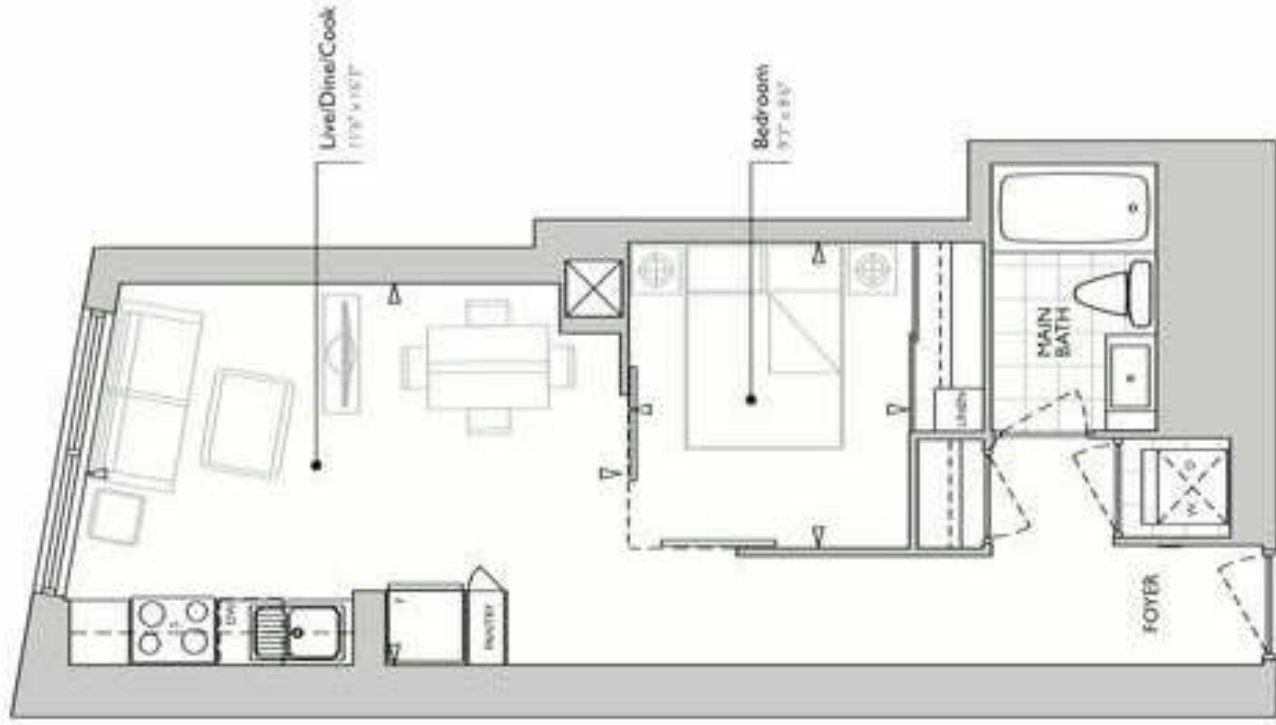

suite le+d

15-31st floors

Also available on Floors 2, 3 & 4.

one bedroom + den

Suite: 702 sq. ft.
Bldg.: No. of
Floors: 732 sq. ft.

702 sq. ft.

FLOORS 15 - 31

suite 1c

15-31st floors

Also available in Heavy Field to Close

Suite: 584 sf
Balcony: 85 sf
Total: 669 sf

584 sq. ft.

FLOORS 15 - 42

onebedroom

suite ljl+d

713
2nd floor
Also available on floor 33

one bedroom + den

Source: 713 sf
Balcony: 45 sf
Total: 758 sf

713 sq. ft.
FLOORS 32 - 33

suite 1a

15-31st floors

Also available on floors 32nd to 33rd.

one bedroom

Suite: 518 sf
Total: 518 sf

518 sq. ft.

FLOORS 15 - 33

suite 1b

15-11st. floors

Also available on floors 10rd to 14th

onebedroom

Suite: 332 sf
Balcony: 85 sf
Total: 617 sf

532 sq. ft.