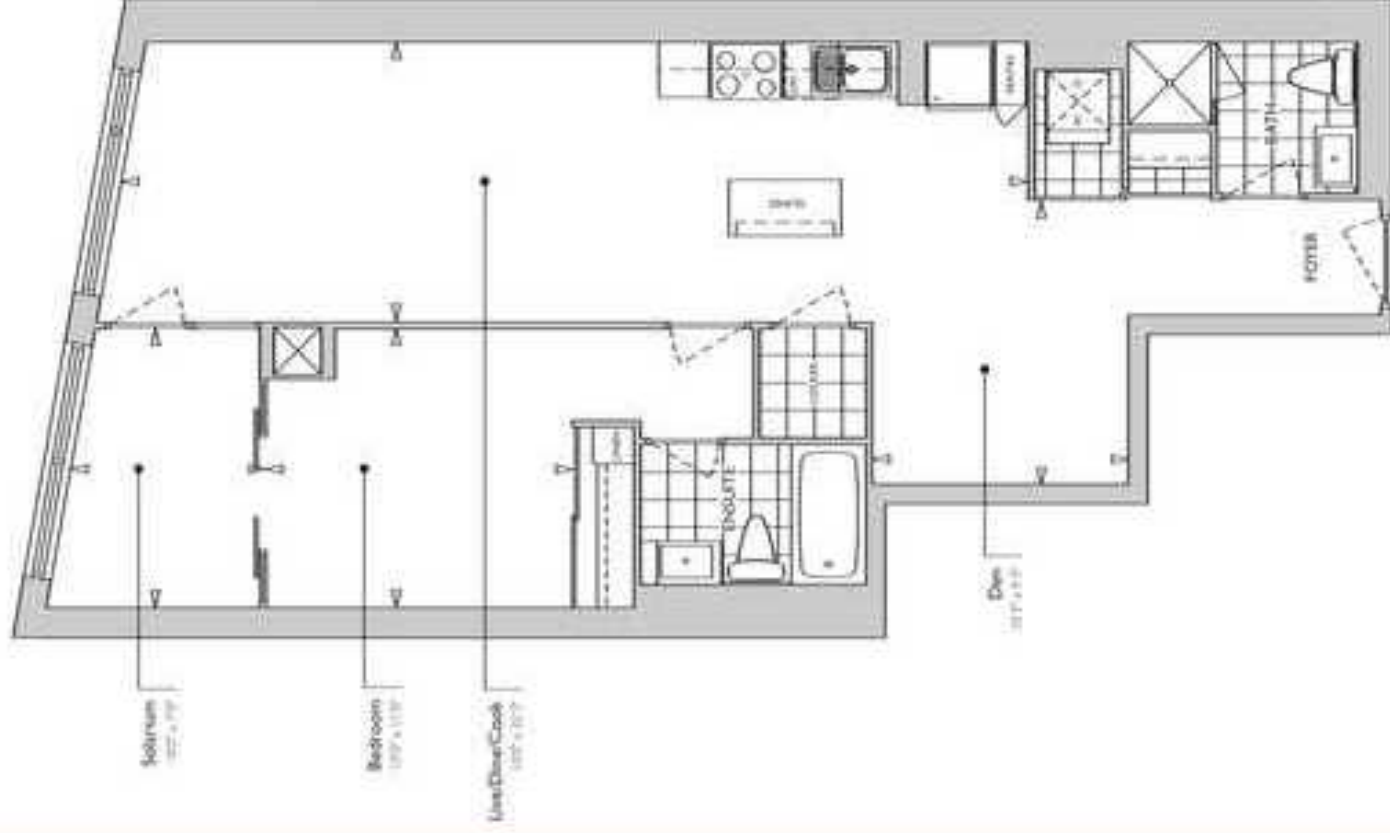

suite 1e2+ds

52nd-53rd Floors

one bedroom+den+solarium

Suite: 804 sf
Total: 804 sf

804 sq. ft.
FLOORS 52 - 53

suite 1f2+ds

520th-531st floors

one bedroom+den+solarium

Suite: 877 sf
Total: 877 sf

877 sq. ft.
FLOORS 52 - 53

suite 1g

47th-51st floors

Also available on floors 52nd to 53rd

one bedroom

Suite: 504 sf

Total: 504 sf

504 sq. ft.

FLOORS 47 - 53

suite 1h

47th-51st floors

Also available on floors 33rd to 34th

onebedroom

Suite: 586 sf

Total: 586 sf

suite le+d

15-31st floors

Also available on Floors 2, 3 & 4.

one bedroom + den

Suite: 702 sq. ft.
Bldg.: No. of
Floors: 732 sq. ft.

702 sq. ft.

FLOORS 15 - 31

suite 1c