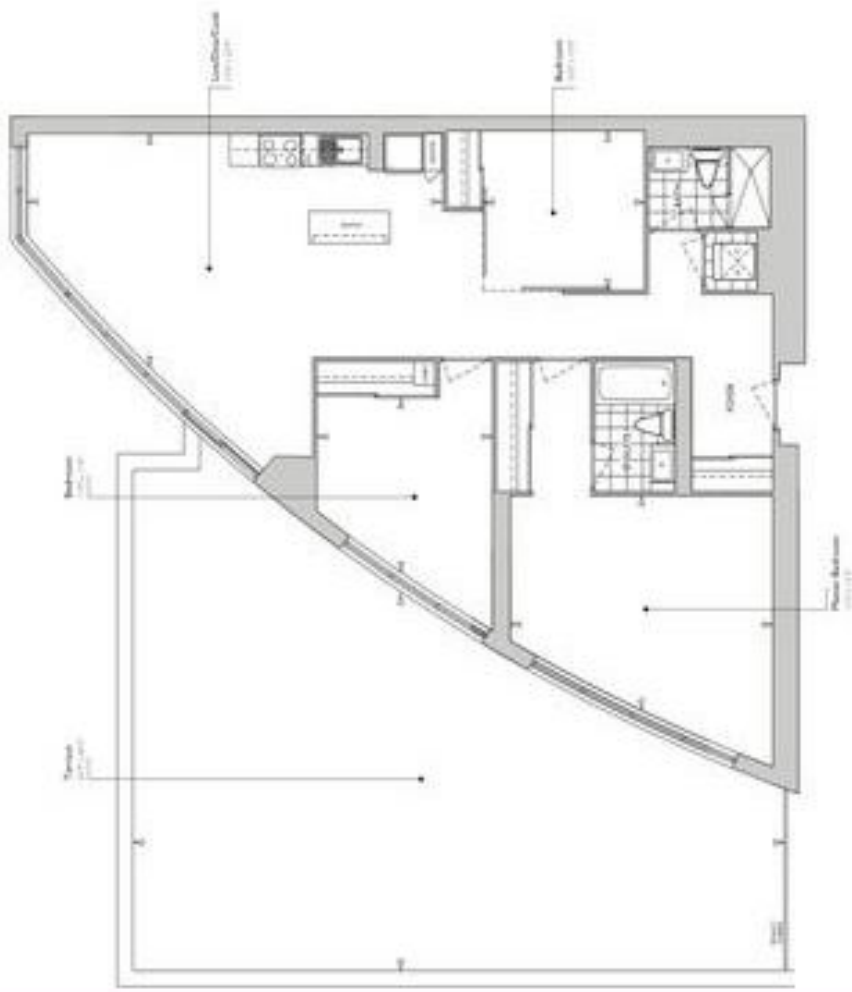

threebedroom

Suite: 1319 sf
Total: 1319 sf

1319 sq. ft.

FLOORS 47 - 51

suite 3dt

46th floor

threebedroom

Suite: 1319 sf
Terrace: 870 sf
Total: 2189 sf

1319 sq. ft.
FLOORS 46