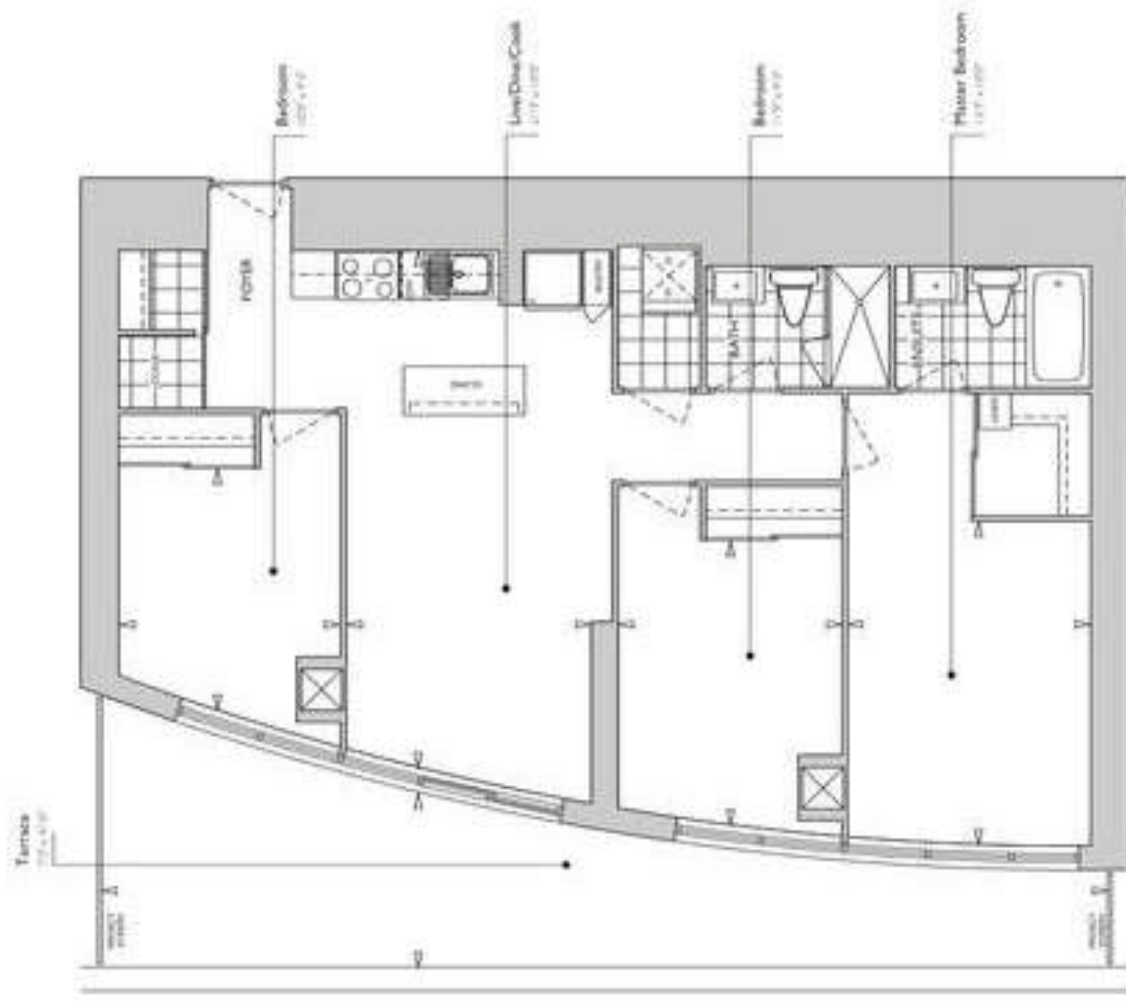

Suite: 1,090 sf
Terrace: 253 sf
Total: 1,343 sf

1090 sq. ft.

FLOOR 46