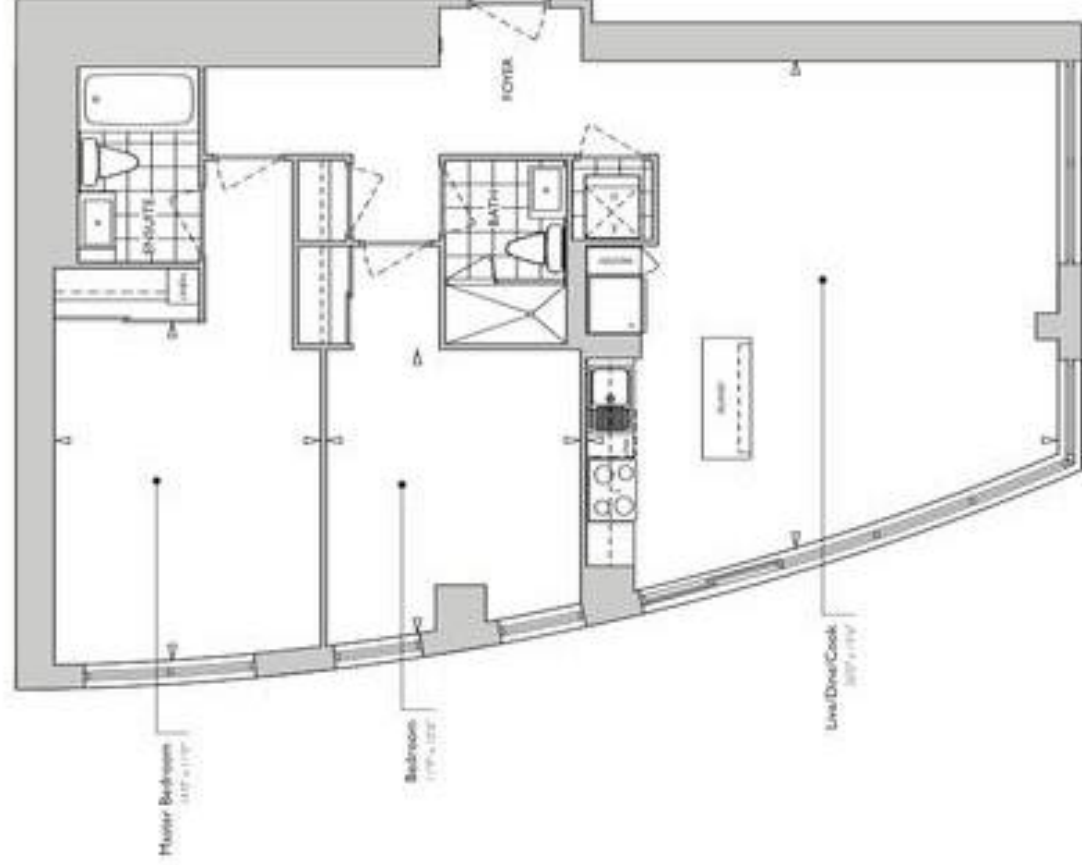

Suite 1057 sf
Total 1057 sf

1057 sq. ft.

FLOORS 47 - 53