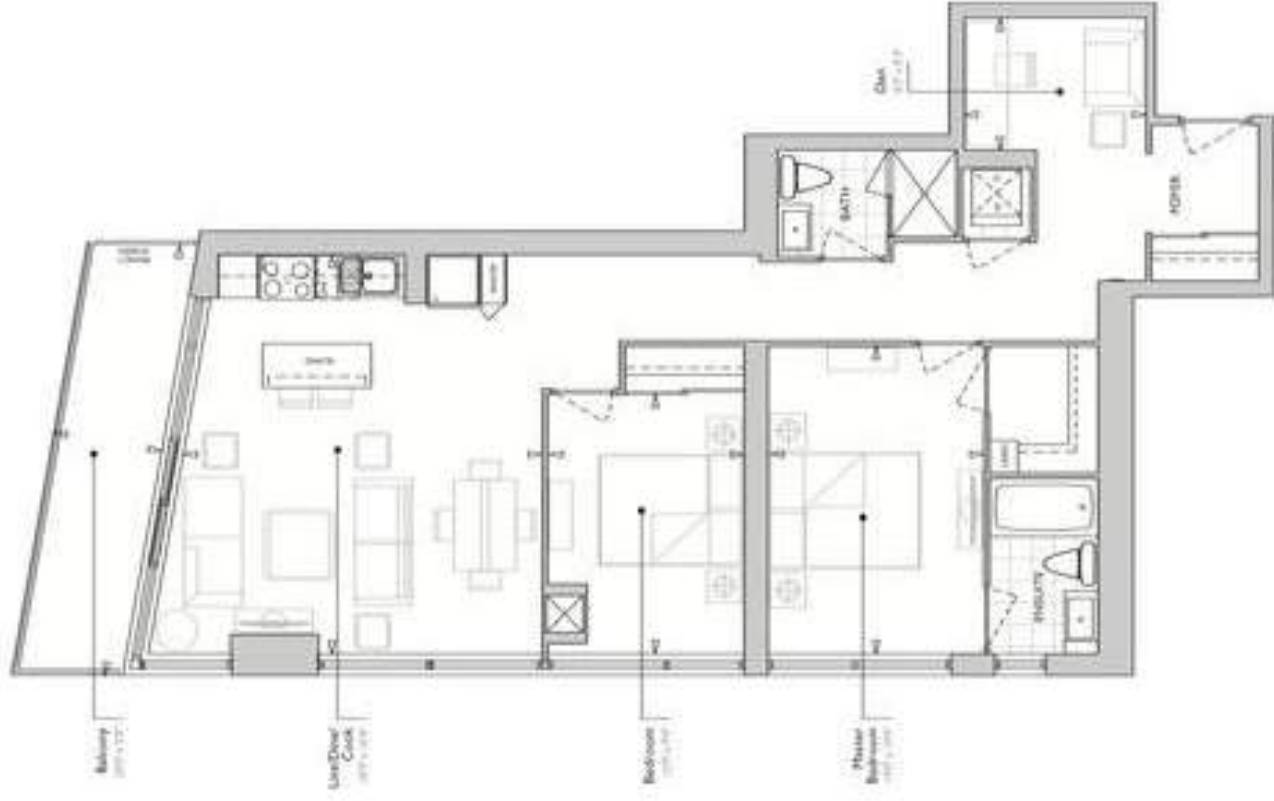

986 sq. ft.
FLOORS 15 - 41

suite 2d

15.31st Floor

Also available on floors 13d to 4d

twobedroom

Suite: 1270 sf
Balcony: 75 sf
Total: 945 sf

870 sq. ft. FLOORS 15 - 17

suite 2f+d

15-31st floors

Also available on floors 2, 3 and 5, 6.

twobedroom+den

Suite: 1056 sf
Balcony: 95 sf
Total: 1151 sf

1056 sq. ft.
FLOORS 15 - 31

suite 2h

47th-51st floors

Also available on floors 13 and 13A