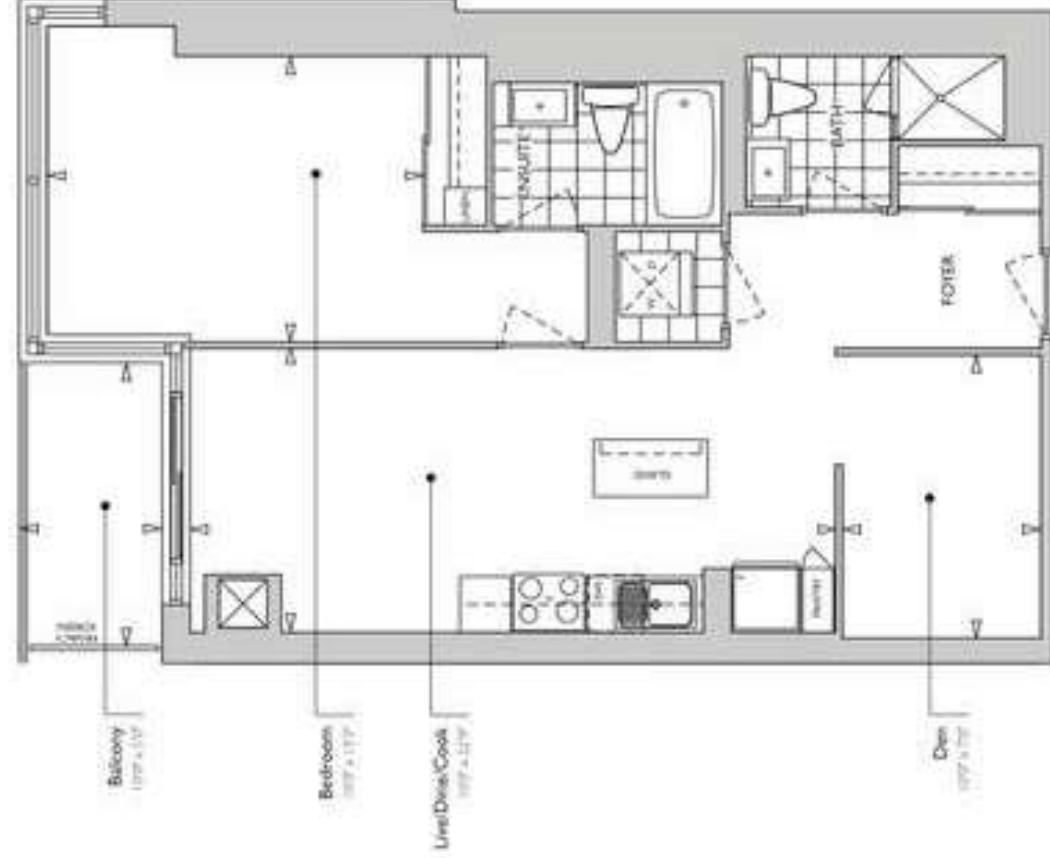

504 sq. ft.

FLOORS 47 - 53

suite 1h

47th-51st floors

Also available on floors 33rd to 34th

onebedroom

Suite: 586 sf

Total: 586 sf

586 sq. ft.

FLOORS 47 - 51

suite lj+d rev

3rd floor
Units available on floor 3:

Suite: 748 sq. ft.
Balcony: 45 sq. ft.
Total: 793 sq. ft.

748 sq. ft.

FLOORS 32 - 33

one bedroom+den

suite le+d

15-31st floors

Also available on Floors 2, 3 & 4.

one bedroom + den

Suite: 702 sq. ft.
Bldg.: No. of
Floors: 732 sq. ft.

702 sq. ft.

FLOORS 15 - 31

suite 1c

one bedroom + den

Source: 713 sf
Balcony: 45 sf
Total: 758 sf

713 sq. ft.
FLOORS 32 - 33

suite 1a

15-31st floors

Also available on floors 32nd to 33rd.

one bedroom

Suite: 518 sf
Total: 518 sf