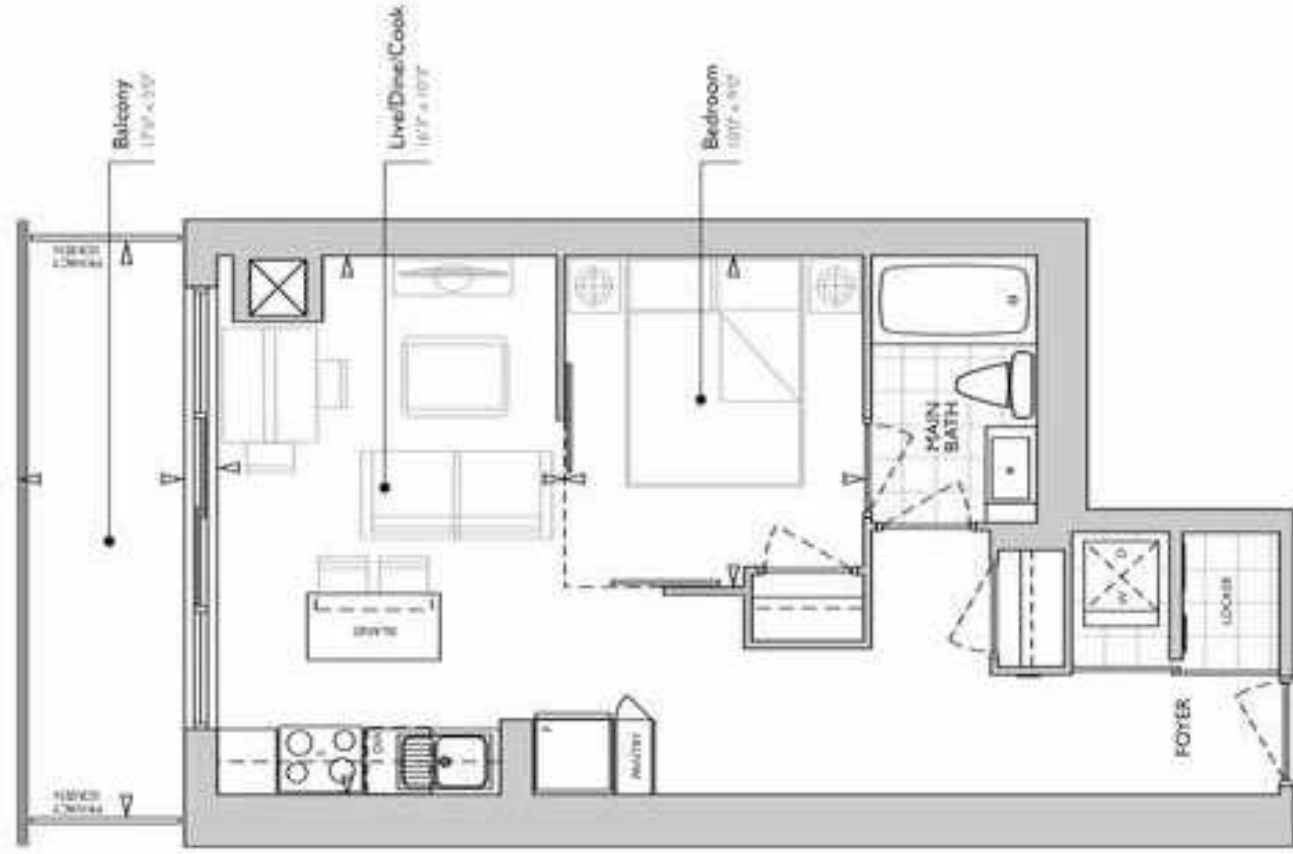

suite le+d

15-31st floors

Also available on Floors 2, 3 & 4.

one bedroom + den

Suite: 702 sq. ft.
Bldg.: No. of
Floors: 732 sq. ft.

702 sq. ft.

FLOORS 15 - 31

suite 1c

one bedroom + den

Source: 713 sf
Balcony: 45 sf
Total: 758 sf

713 sq. ft.
FLOORS 32 - 33

suite 1a

15-31st floors

Also available on floors 32nd to 33rd.

one bedroom

Suite: 518 sf
Total: 518 sf

518 sq. ft.

FLOORS 15 - 33

suite 1b

15-11st. floors

Also available on floors 10rd to 14th

onebedroom

Suite: 332 sf
Balcony: 85 sf
Total: 617 sf

532 sq. ft.

Floors 15 - 42

suite 1d+d

15-31st floors

Also available on floors 13d+d to 15d+d

one bedroom + den

Suite: 676 sf
Balcony: 100 sf
Total: 776 sf

696 sq. ft. FLOORS 15 - 42

suite 1f+d