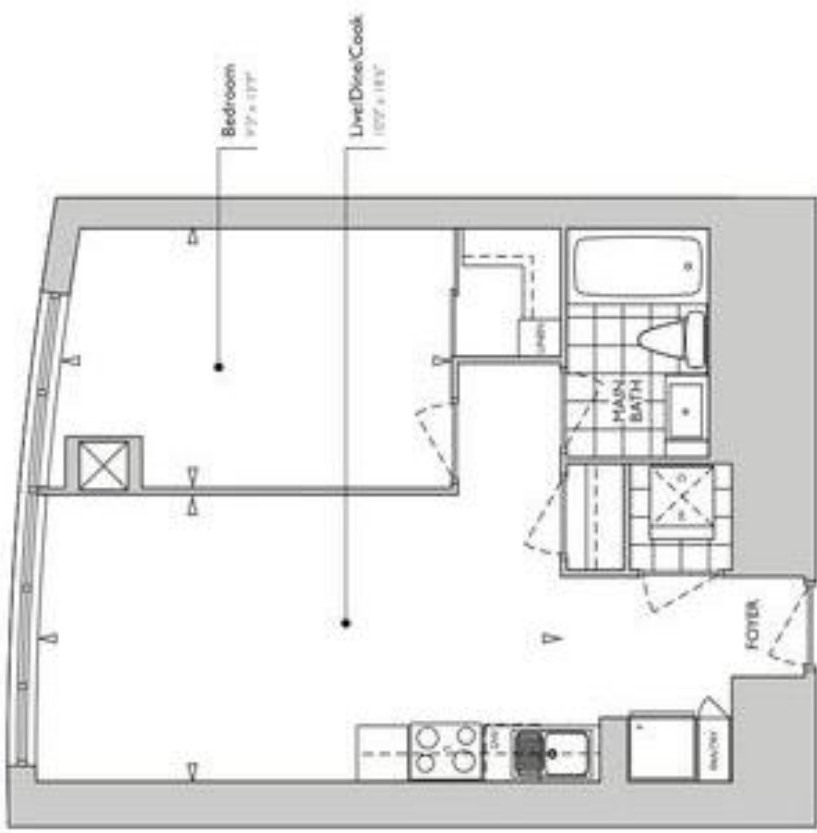

Suite: 877 sf
Total: 877 sf

877 sq. ft.
FLOORS 52 - 53

suite 1g

47th-51st floors

Also available on floors 52nd to 53rd

one bedroom

Suite: 504 sf

Total: 504 sf

504 sq. ft.

FLOORS 47 - 53

suite 1h

47th-51st floors

Also available on floors 33rd to 34th

onebedroom

Suite: 586 sf

Total: 586 sf

586 sq. ft.

FLOORS 47 - 51

suite lj+d rev

3rd floor
Units available on floor 3:

Suite: 748 sq. ft.
Balcony: 45 sq. ft.
Total: 793 sq. ft.

748 sq. ft.

FLOORS 32 - 33

one bedroom+den

suite le+d

15-31st floors

Also available on Floors 2, 3 & 4.

one bedroom + den

Suite: 702 sq. ft.
Bldg.: No. of
Floors: 732 sq. ft.

702 sq. ft.

FLOORS 15 - 31

suite 1c