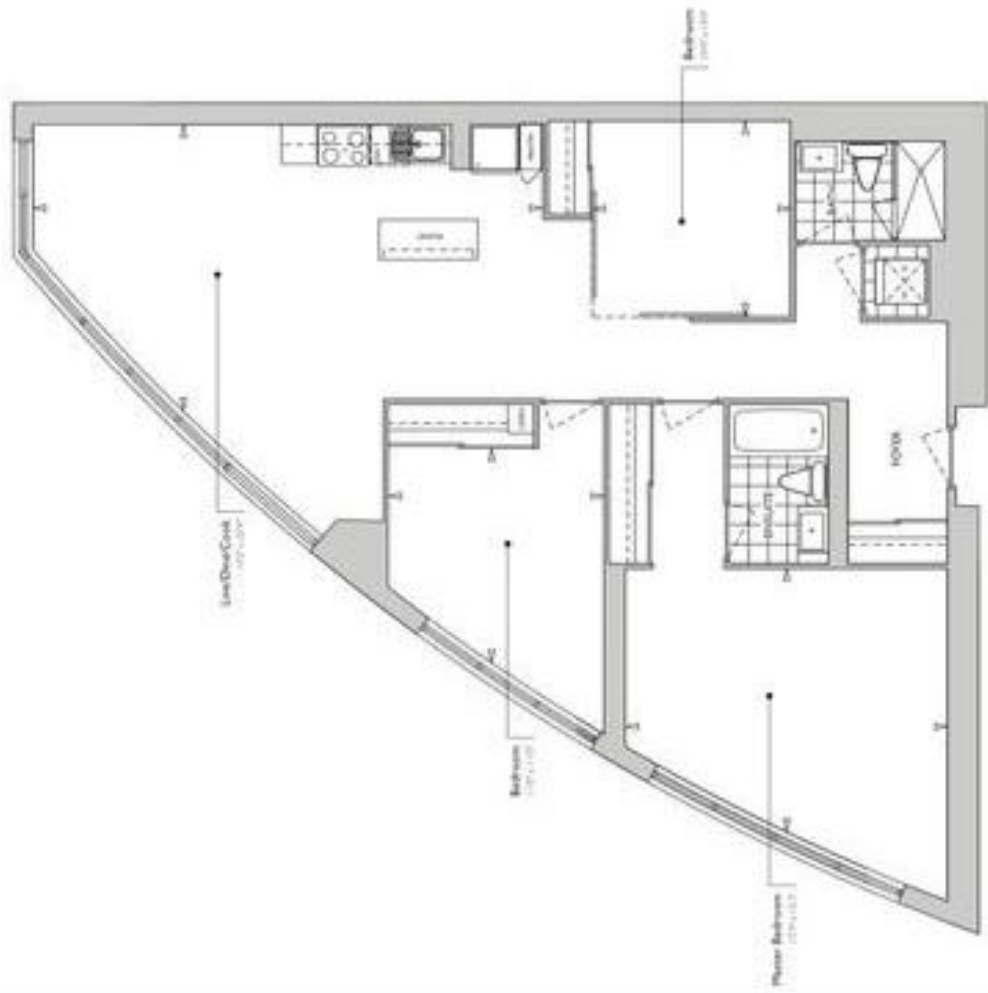

Suite: 1319 sf
Total: 1319 sf

1319 sq. ft.

FLOORS 47 - 51