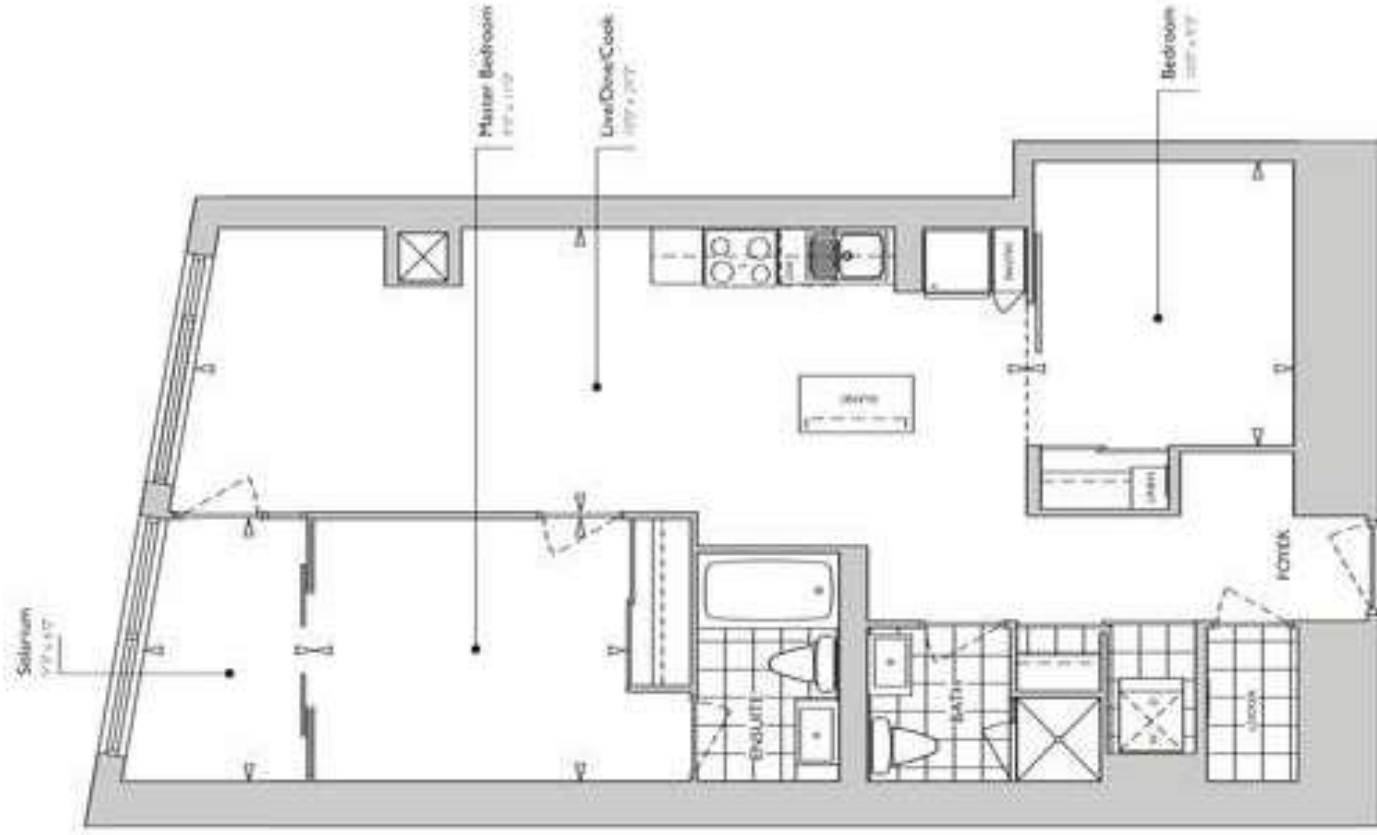

suite 2a1

15-31st floors

Also available on floors 12th to 41st.

twobedroom

Suite: 776 sf
Balcony: 50 sf
Total: 826 sf

776 sq. ft.

FLOORS 15 - 41

suite 2b2s

52nd-53rd floors

twobedroom+solarium

Suite: 931 sf
Total: 931 sf

931 sq. ft.

FLOORS 52 - 53

suite 2c rev

15-31st floors

Also available on floors 14th to 15th.