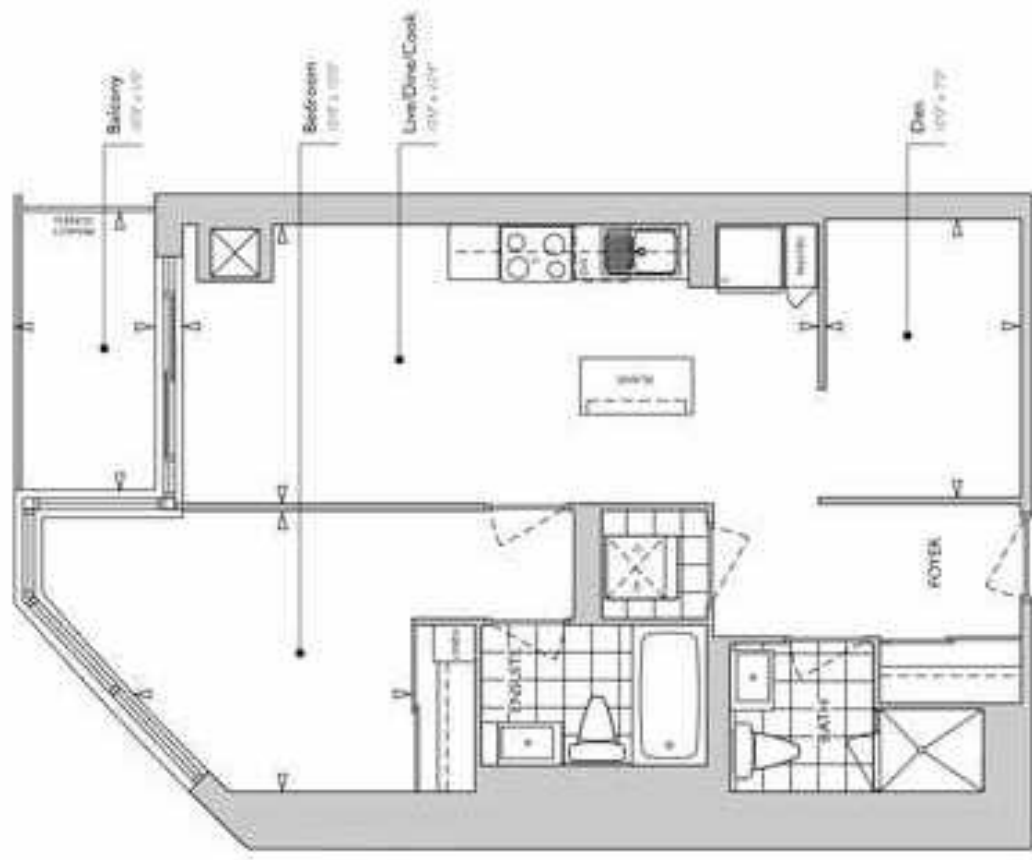

suite le+d

15-31st floors

Also available on Floors 2, 3 & 4.

one bedroom + den

Suite: 702 sq. ft.
Bldg.: No. of
Floors: 732 sq. ft.

702 sq. ft.

FLOORS 15 - 31

suite 1c

15-31st floors

Also available in Heavy Field to Close

Suite: 584 sf
Balcony: 85 sf
Total: 669 sf

584 sq. ft.

FLOORS 15 - 42

onebedroom

suite ljl+d

713
2nd floor
Also available on floor 33

one bedroom + den

Source: 713 sf
Balcony: 45 sf
Total: 758 sf

713 sq. ft.
FLOORS 32 - 33

suite 1a

15-31st floors

Also available on floors 32nd to 33rd.

one bedroom

Suite: 518 sf
Total: 518 sf

518 sq. ft.

FLOORS 15 - 33

suite 1b

15-11st. floors

Also available on floors 10rd to 14th

onebedroom

Suite: 332 sf
Balcony: 85 sf
Total: 617 sf

532 sq. ft.