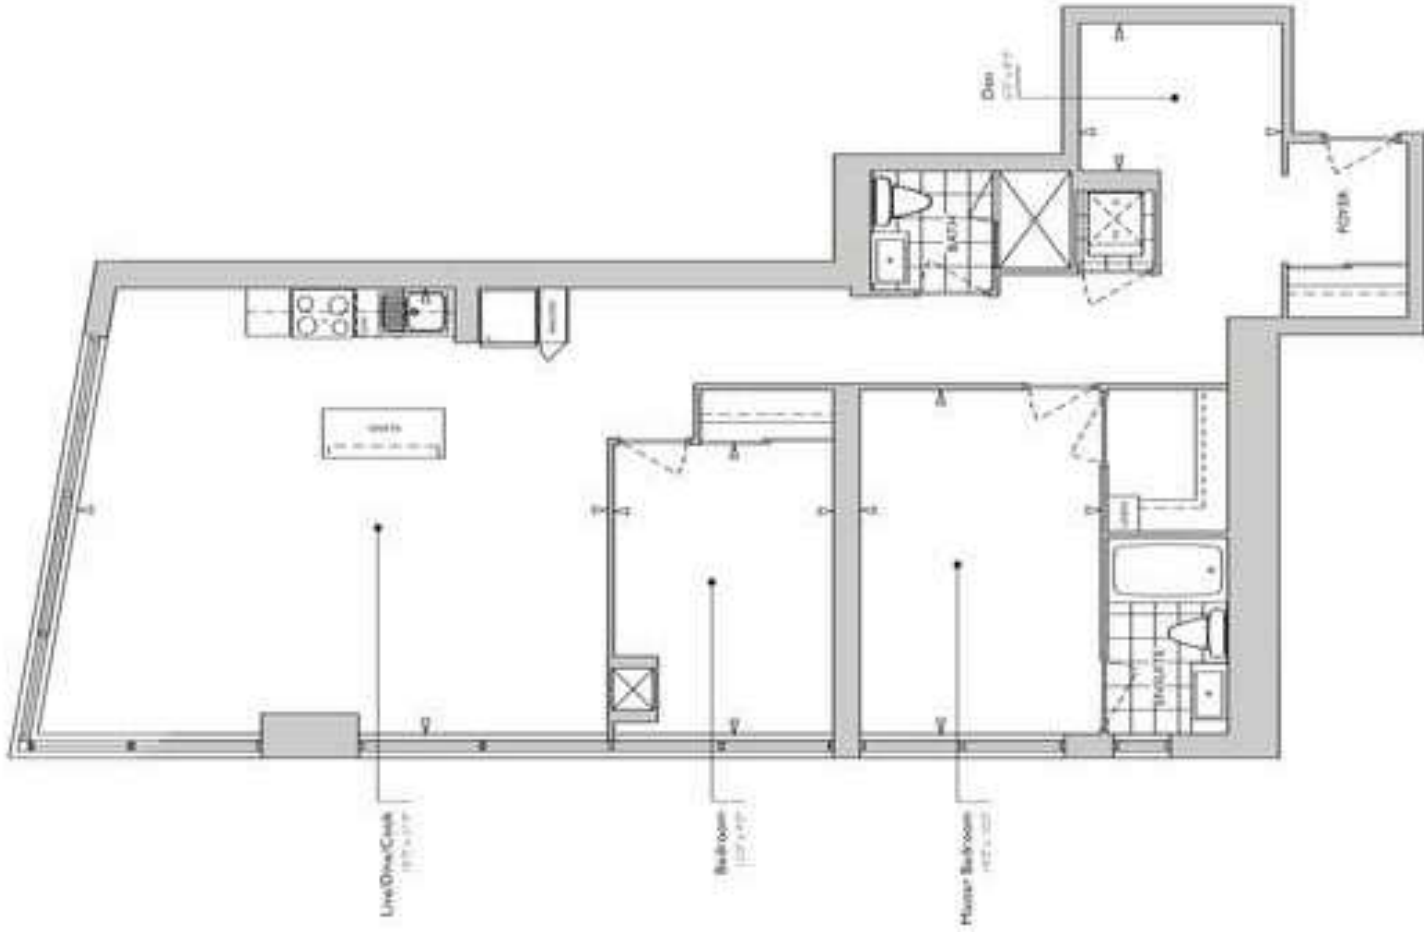

15-31st floors

Also available on floors 2, 3 and 5, 6.

twobedroom+den

Suite: 1056 sf
Balcony: 95 sf
Total: 1151 sf

1056 sq. ft.
FLOORS 15 - 31

suite 2h

47th-51st floors

Also available on floors 13 and 13A

twobedroom

Suite 1057 sf
Total 1057 sf

1057 sq. ft.

FLOORS 47 - 53

suite 2f2+d

32nd-53rd floors

Owner: 1162 sf
Total: 1162 sf

1162 sq. ft.

FLOORS 52 - 51

twobedroom+den

suite 2b

15.31st floor

Also available on floors 13rd to 15th.

twobedroom

Suite: 1920 sf
Balcony: 100 sf
Total: 2020 sf

820 sq. ft.