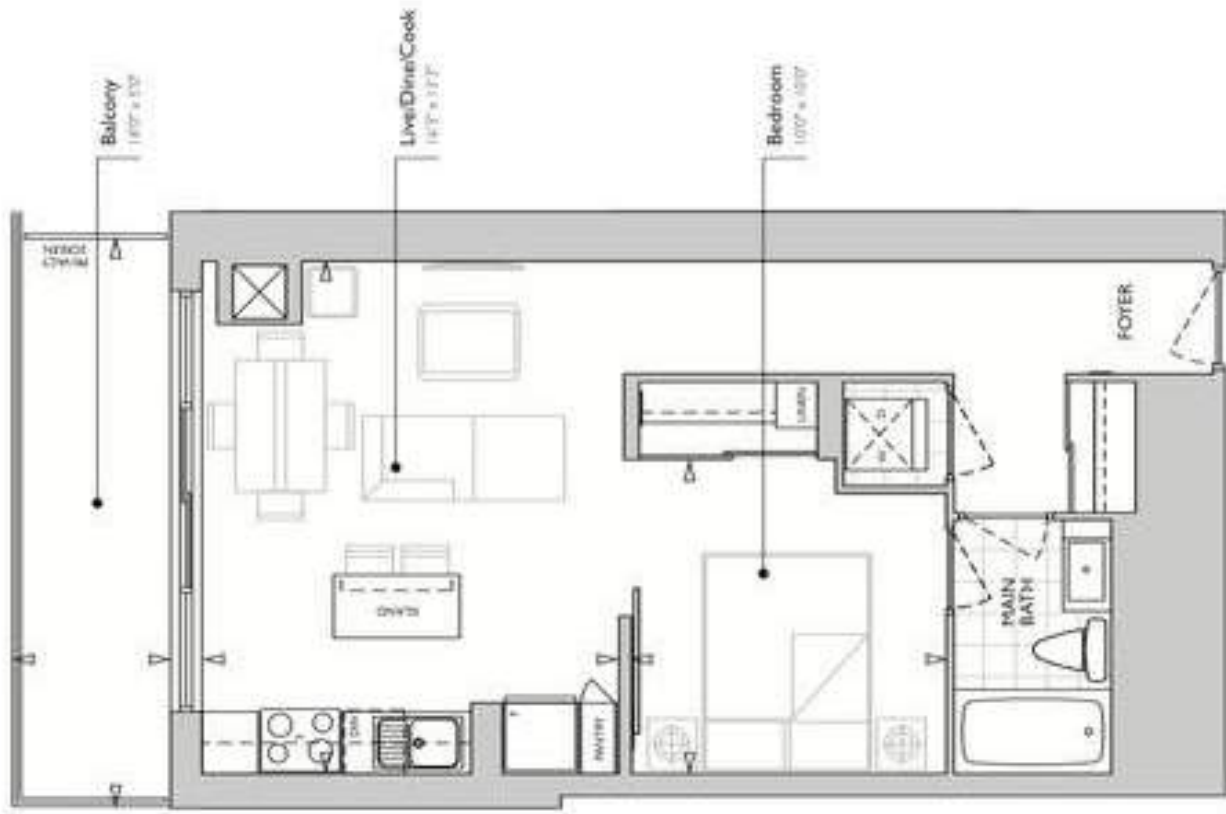

suite le+d

15-31st floors

Also available on Floors 2, 3 & 4.

one bedroom + den

Suite: 702 sq. ft.
Bldg.: No. of
Floors: 732 sq. ft.

702 sq. ft.

FLOORS 15 - 31

suite 1c

15-31st floors

Also available in Heavy Field to Close

Suite: 584 sf
Balcony: 85 sf
Total: 669 sf

584 sq. ft.

FLOORS 15 - 42

onebedroom

suite ljl+d

713
2nd floor
Also available on floor 33

one bedroom + den

Source: 713 sf
Balcony: 45 sf
Total: 758 sf

713 sq. ft.
FLOORS 32 - 33

suite 1a

15-31st floors

Also available on floors 32nd to 33rd.

one bedroom

Suite: 518 sf
Total: 518 sf

518 sq. ft.

FLOORS 15 - 33

suite 1b

15-11st. floors

Also available on floors 10rd to 14th

onebedroom

Suite: 332 sf
Balcony: 85 sf
Total: 617 sf

532 sq. ft.