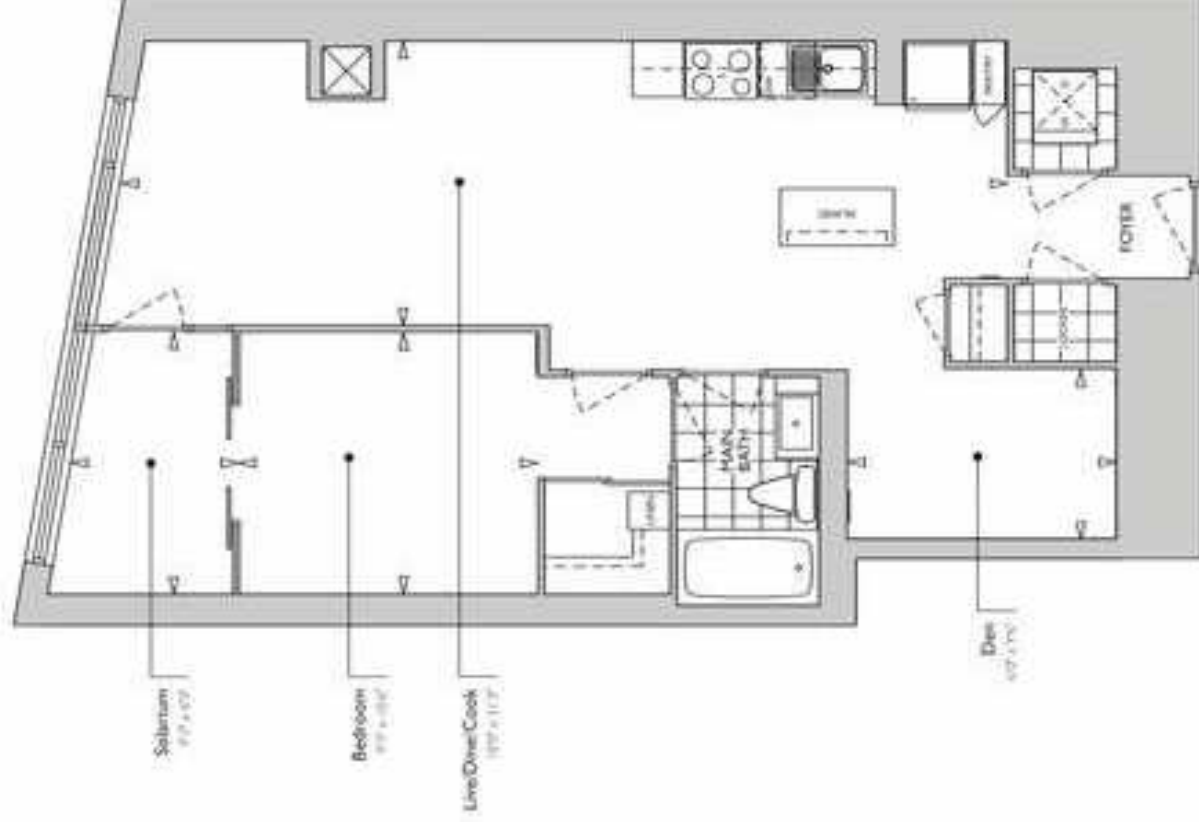

suite 1e2+ds

52nd-53rd Floors

one bedroom+den+solarium

Suite: 804 sf
Total: 804 sf

804 sq. ft.
FLOORS 52 - 53

suite 1f2+ds

520th-531st floors

one bedroom+den+solarium

Suite: 877 sf
Total: 877 sf

877 sq. ft.
FLOORS 52 - 53

suite 1g

47th-51st floors

Also available on floors 52nd to 53rd

one bedroom

Suite: 504 sf

Total: 504 sf

504 sq. ft.

FLOORS 47 - 53

suite 1h

47th-51st floors

Also available on floors 33rd to 34th

onebedroom

Suite: 586 sf

Total: 586 sf

suite le+d

15-31st floors

Also available on Floors 2, 3 & 4.

one bedroom + den

Suite: 702 sq. ft.
Bldg.: No. of
Floors: 732 sq. ft.

702 sq. ft.

FLOORS 15 - 31

suite 1c