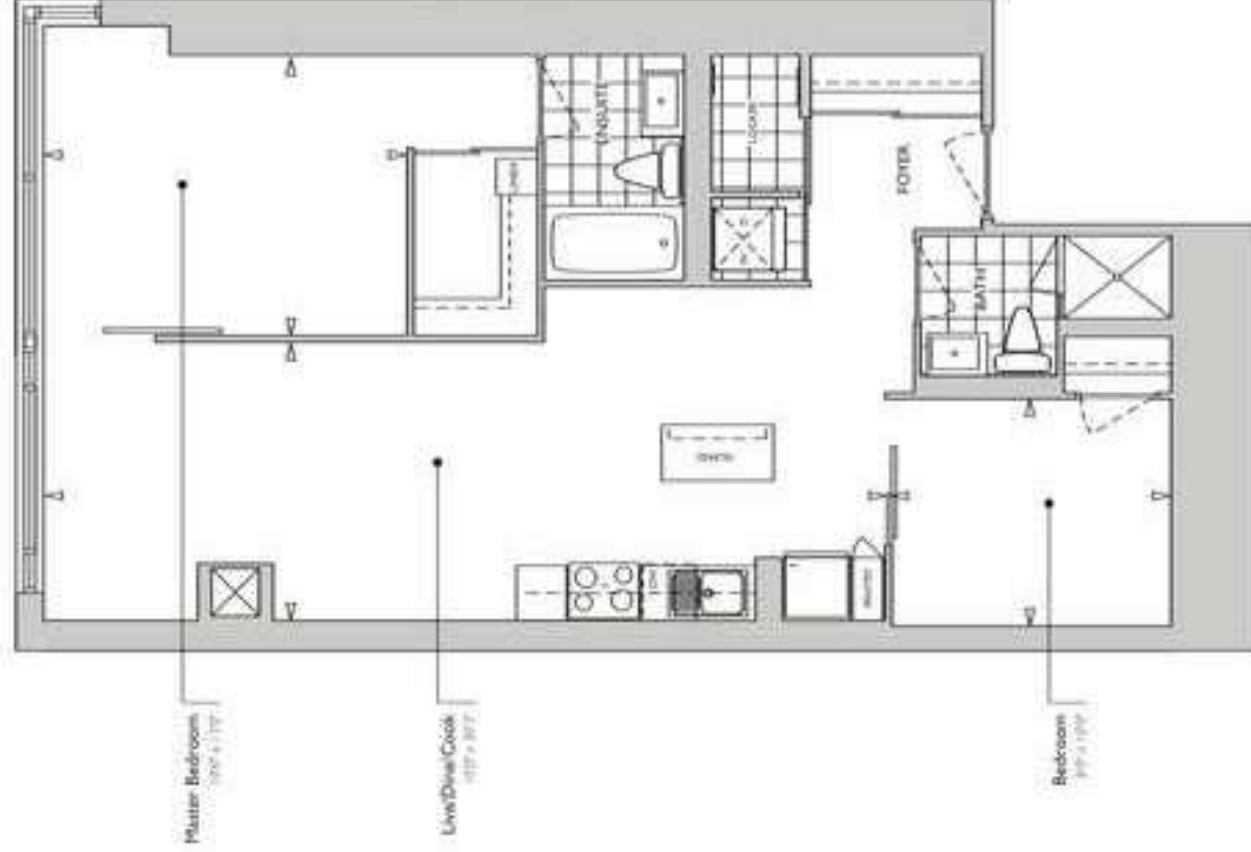

one bedroom + den

Source: 713 sf
Balcony: 45 sf
Total: 758 sf

713 sq. ft.
FLOORS 32 - 33

suite 1a

15-31st floors

Also available on floors 32nd to 33rd.

one bedroom

Suite: 518 sf
Total: 518 sf

Floors 15 - 42

suite 1d+d

15-31st floors

Also available on floors 13d+d to 15d+d

one bedroom + den

Suite: 676 sf
Balcony: 100 sf
Total: 776 sf

696 sq. ft. FLOORS 15 - 42

suite 1f+d

15th Flr 300px

Also available on floors 14th to 15th

one bedroom+den

Suite: 763 sf
Balcony: 105 sf
Total: 868 sf

763 sq. ft.
FLOORS 15 - 51

suite 2c2 rev

4th Floor

Also available on floors 4th to 13th.

twobedroom

Suite: 909 sf
Total: 909 sf

909 sq. ft.
FLOORS 46 - 53

suite 2e+d

15-17th Floors

Also available on Floors 22nd to 41st.

two bedroom+den

Suite: 986 sf
Balcony: 53 sf
Total: 1041 sf