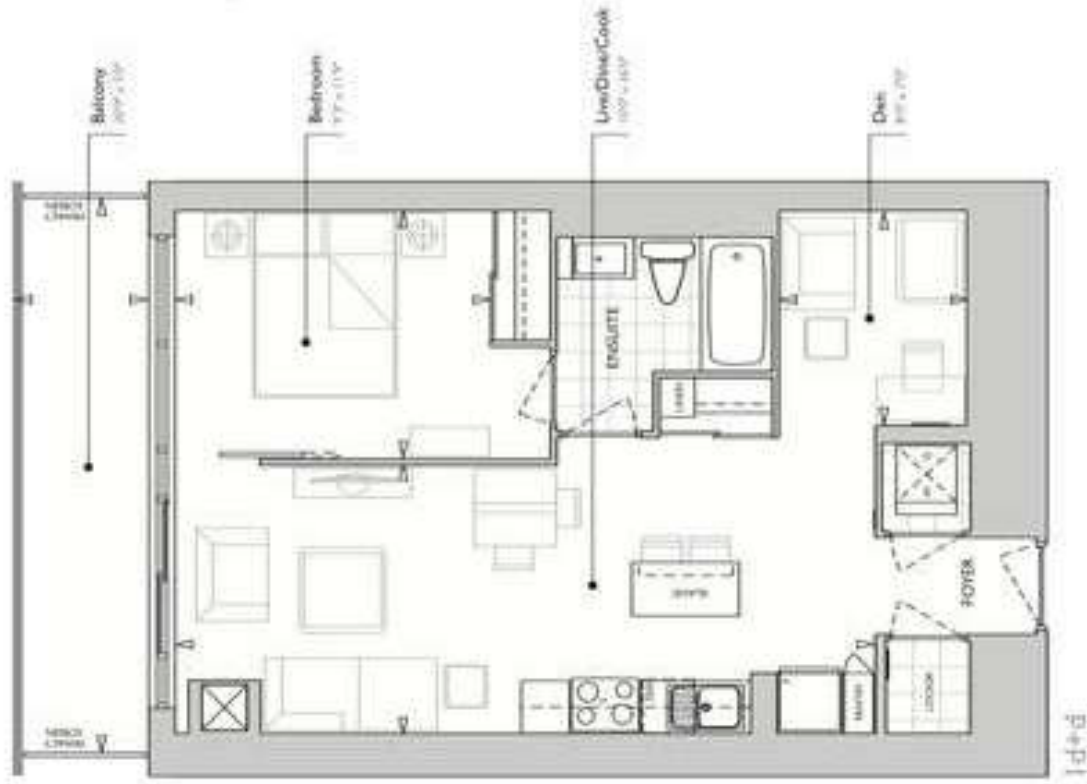

one bedroom + den

Source: 713 sf
Balcony: 45 sf
Total: 758 sf

713 sq. ft.
FLOORS 32 - 33

suite 1a

15-31st floors

Also available on floors 32nd to 33rd.

one bedroom

Suite: 518 sf
Total: 518 sf

518 sq. ft.

FLOORS 15 - 33

suite 1b

15-11st. floors

Also available on floors 10rd to 14th

onebedroom

Suite: 332 sf
Balcony: 85 sf
Total: 617 sf

532 sq. ft.

Floors 15 - 42

suite 1d+d

15-31st floors

Also available on floors 13d+d to 15d+d

one bedroom + den

Suite: 676 sf
Balcony: 100 sf
Total: 776 sf

696 sq. ft. FLOORS 15 - 42

suite 1f+d

15th Flr 300px

Also available on floors 14th to 15th

one bedroom+den

Suite: 763 sf
Balcony: 105 sf
Total: 868 sf

763 sq. ft.
FLOORS 15 - 51

suite 2c2 rev

4th Floor

Also available on floors 4th to 13th.